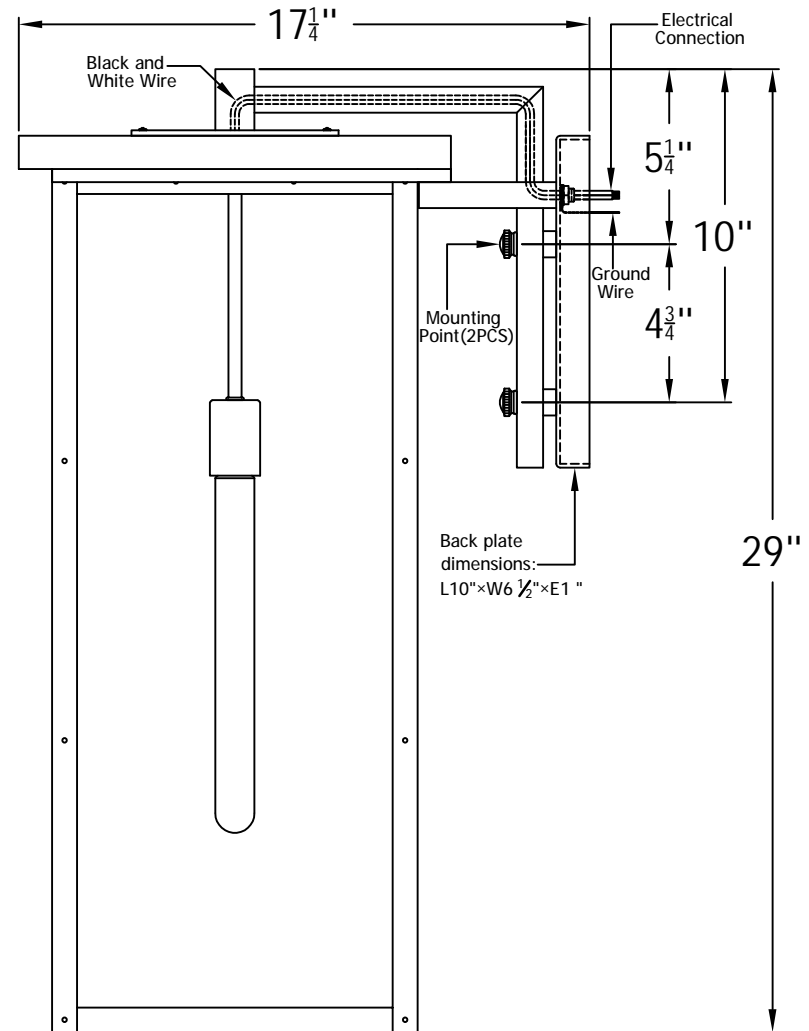

## DINARDI 29 Electric (DN-29E) Wall Mount

### The CopperSmith

Product Description	Drawing Description	9152 Hard Drive
Sockets:1-TB12	REV:A/0	Foley Alabama 36536
Watts:1-40W	Date:11/12/2021	SKU Number:DN-29E
	Drawing by:Jason Huang	Product Name:Dinardi 29 Electric