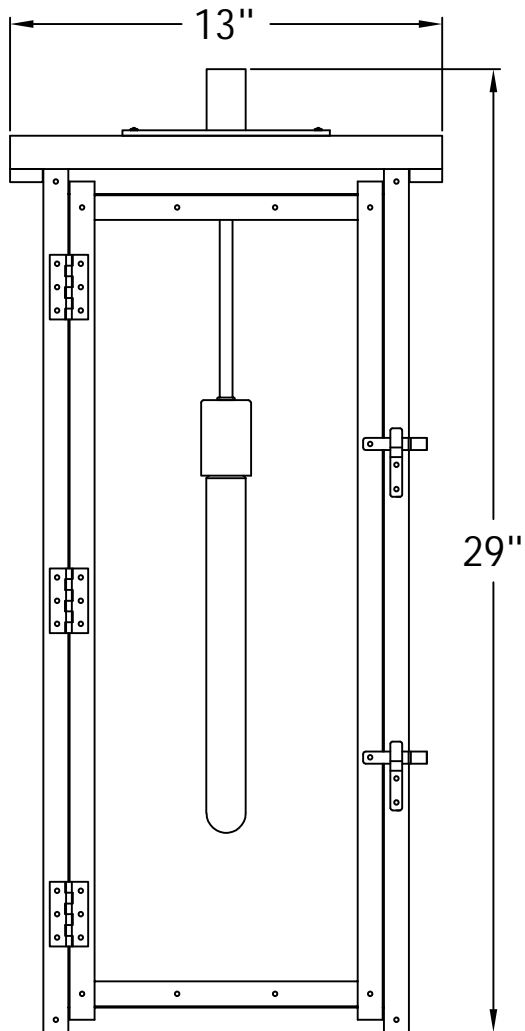

## DINARDI 29 Electric (DN-29E) Wall Mount

### The CopperSmith

Product Description	Drawing Description	9152 Hard Drive
Sockets:1-TB12	REV:A/0	Foley Alabama 36536
Watts:1-40W	Date:11/12/2021	SKU Number:DN-29E
	Drawing by:Jason Huang	Product Name:Dinardi 29 Electric