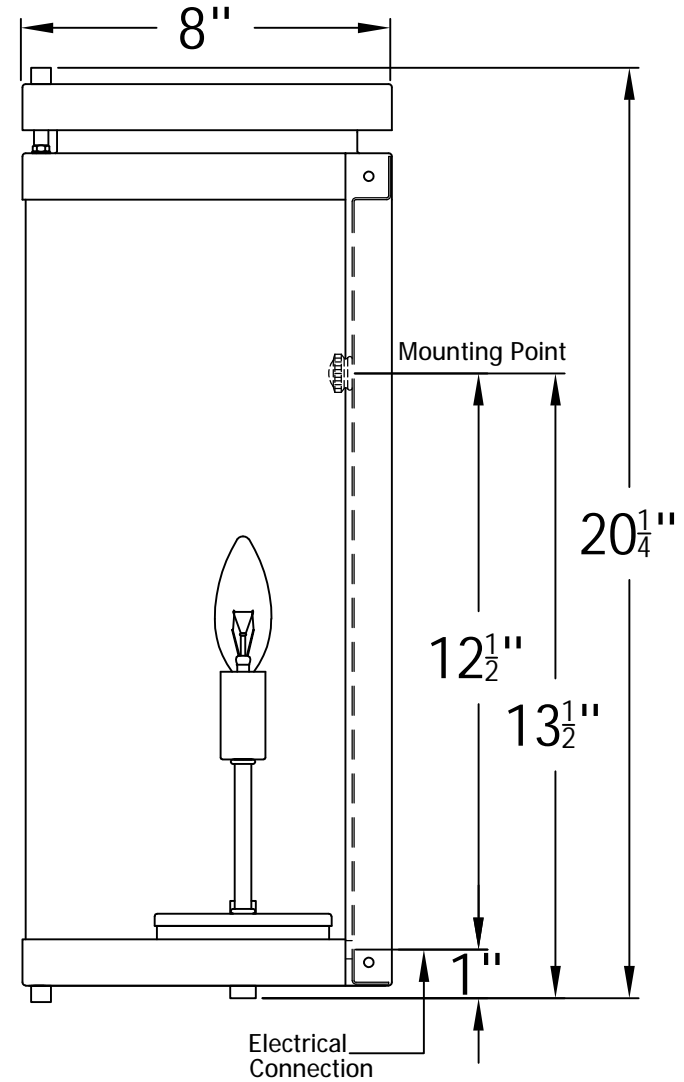

## The CopperSmith

|                          |                        |  |
|--------------------------|------------------------|--|
| Product Description      | Drawing Description    | 9152 Hard Drive<br>Foley Alabama 36536 |
| Sockets:2-E12 Candelabra | REV:A/0                |  |
| Watts:2-60W              | Date:11/11/2021        | SKU Number:FAU-24E                     |
|                          | Drawing by:Jason Huang | Product Name:Austin Flush 24 Electric  |