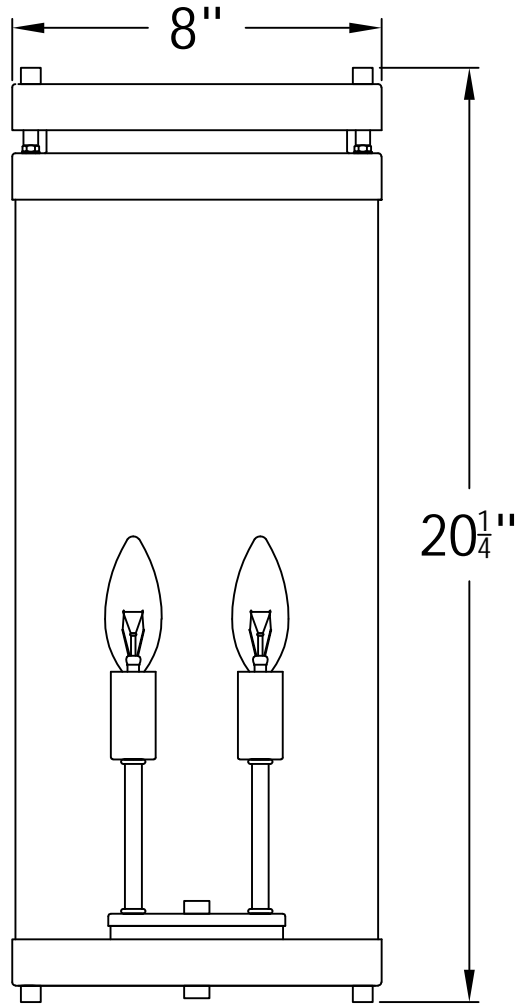

## The CopperSmith

|                          |                        |  |
|--------------------------|------------------------|--|
| Product Description      | Drawing Description    | 9152 Hard Drive<br>Foley Alabama 36536 |
| Sockets:2-E12 Candelabra | REV:A/0                |  |
| Watts:2-60W              | Date:11/11/2021        | SKU Number:FAU-24E                     |
|                          | Drawing by:Jason Huang | Product Name:Austin Flush 24 Electric  |