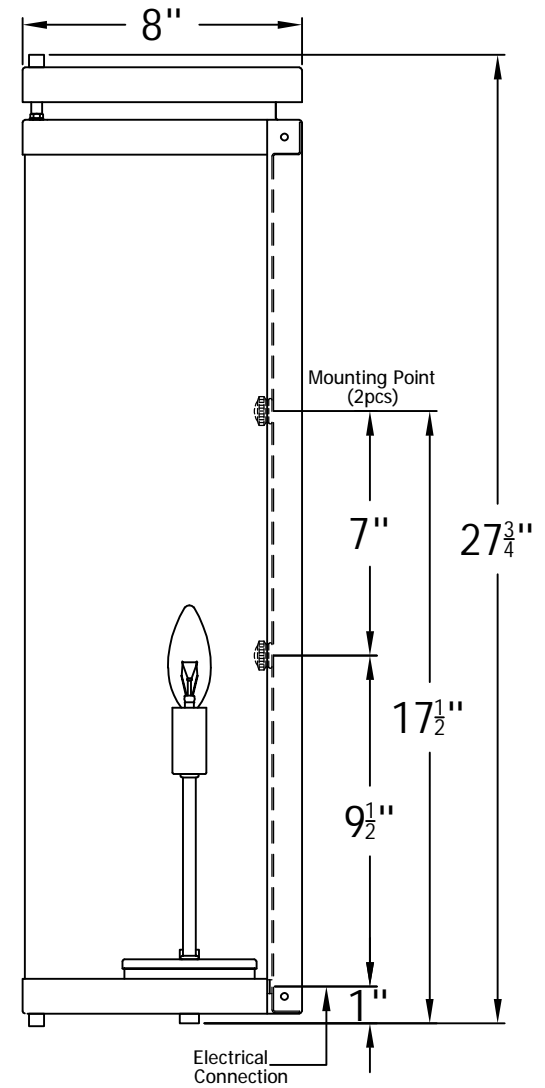

Austin Flush 30 Electeic(FAU-30E)

The CopperSmith

Product Description	Drawing Description	<u>9152 Hard Drive</u> Foley Alabama 36536
Sockets:2-E12 Candelabra	REV:A/0	SKU Number:FAU-30E
Watts:2-60W	Date:11/11/2021	Product Name:Austin Flush 30 Electeic
	Drawing by:Jason Huang	