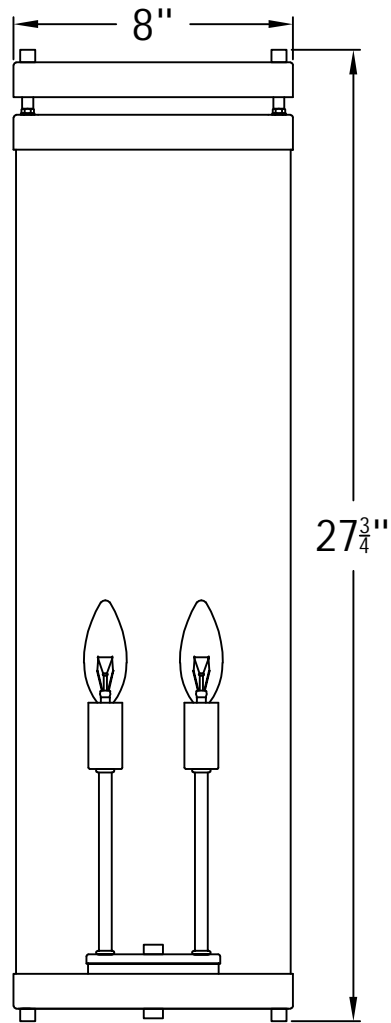

Austin Flush 30 Electeic(FAU-30E)

The CopperSmith

Product Description	Drawing Description	<u>9152 Hard Drive</u> Foley Alabama 36536
Sockets:2-E12 Candelabra	REV:A/0	SKU Number:FAU-30E
Watts:2-60W	Date:11/11/2021	Product Name:Austin Flush 30 Electeic
	Drawing by:Jason Huang	