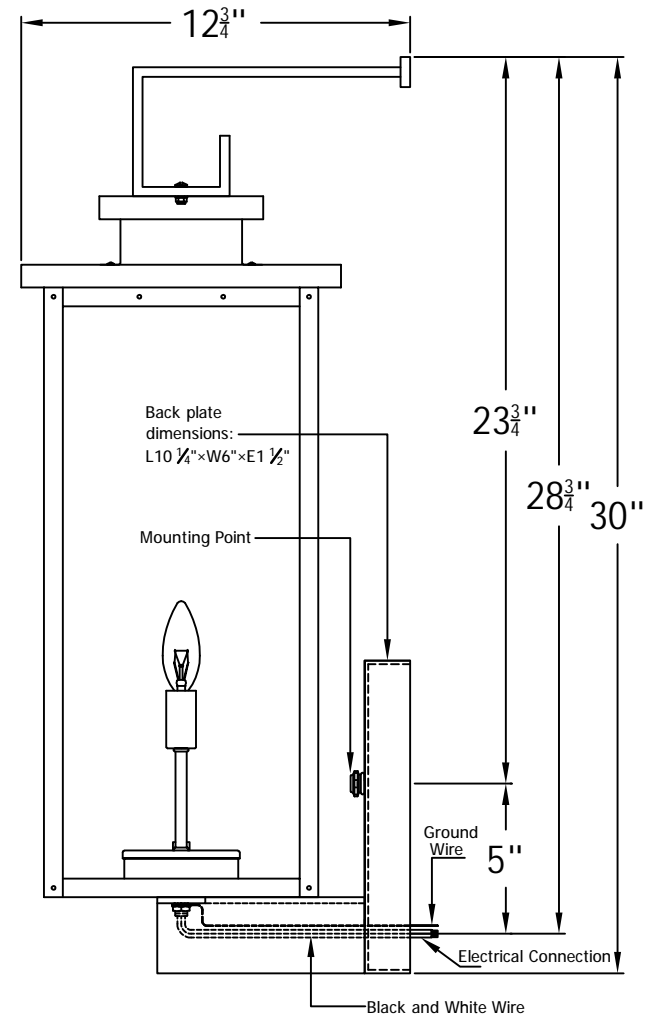

MONEO 23 Electric With Top Hat And Hook (MO-23E MOTS)

The CopperSmith

Product Description	Drawing Description	9152 Hard Drive
Sockets:2-E12 Candleabra	REV:A/0	Foley Alabama 36536
Watts:2-60W	Date:11/15/2021	SKU Number:MO-23E
	Drawing by:Jason Huang	Product Name:Moneo 23 Electric