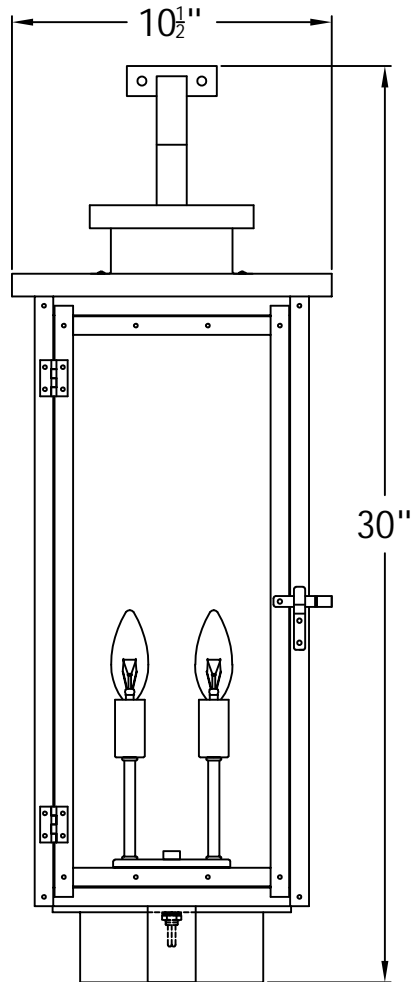

MONEO 23 Electric With Top Hat And Hook (MO-23E MOTS)

The CopperSmith

Product Description	Drawing Description	9152 Hard Drive
Sockets:2-E12 Candleabra	REV:A/0	Foley Alabama 36536
Watts:2-60W	Date:11/15/2021	SKU Number:MO-23E
	Drawing by:Jason Huang	Product Name:Moneo 23 Electric