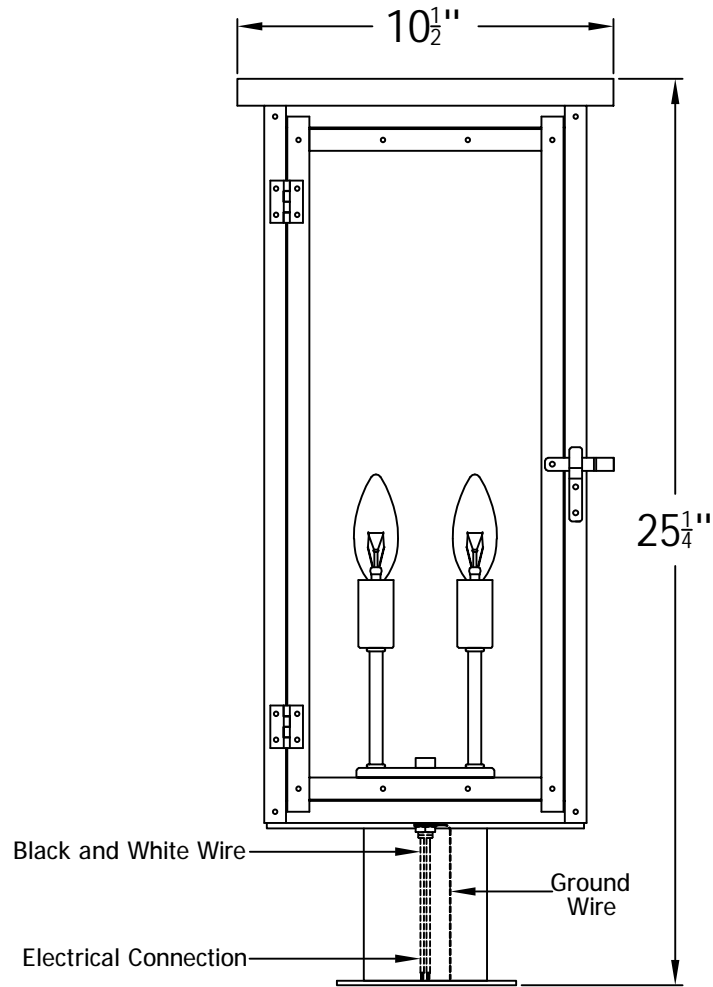

MONEO 23 Electric With Post Fitter
And Pier Mount Adapter (MO-23E PF6/PFA)

Top View of PFA

The CopperSmith

Product Description		Drawing Description	9152 Hard Drive
Sockets:2-E12 Candelabra		REV:A/0	Foley Alabama 36536
Watts:2-60W		Date:11/12/2021	SKU Number:MO-23E
		Drawing by:Jason Huang	Product Name:Moneo 23 Electric