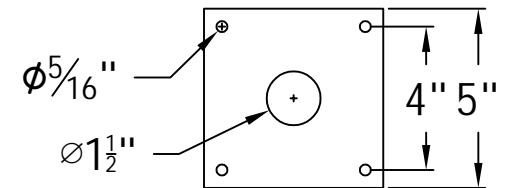

MONEO 23 Electric With Post Fitter
And Pier Mount Adapter (MO-23E PF6/PFA)

Top View of PFA

The CopperSmith

Product Description		Drawing Description	9152 Hard Drive
Sockets:2-E12 Candelabra		REV:A/0	Foley Alabama 36536
Watts:2-60W		Date:11/12/2021	SKU Number:MO-23E
		Drawing by:Jason Huang	Product Name:Moneo 23 Electric