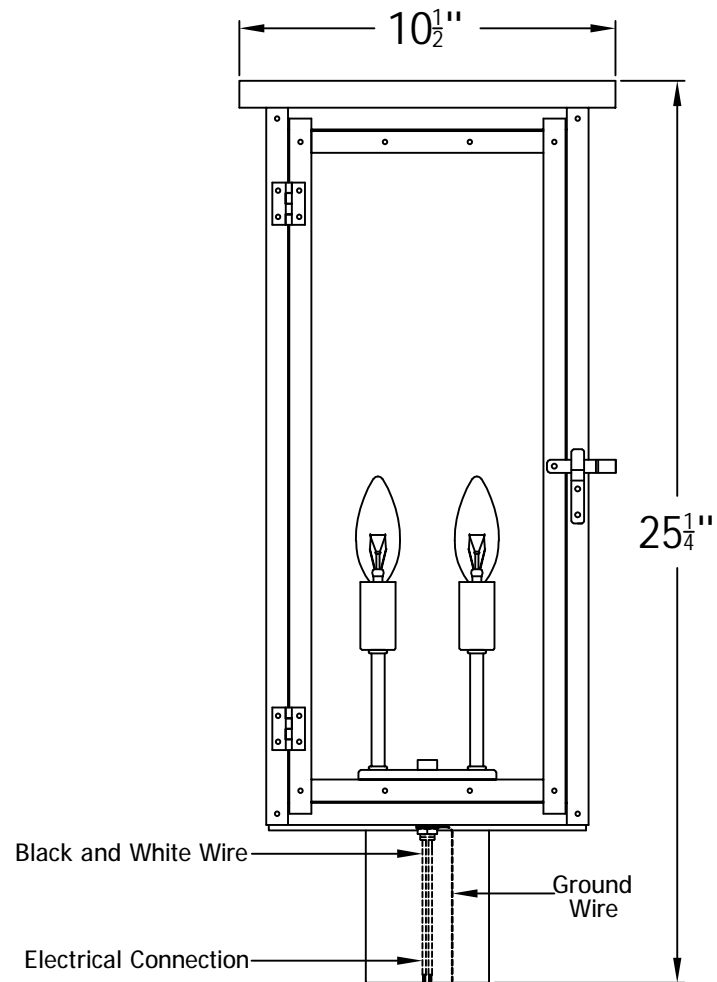

MONEO 23 Electric With Post Fitter
(MO-23E PF6)

The CopperSmith

Product Description	Drawing Description	9152 Hard Drive
Sockets:2-E12 Candelabra	REV:A/0	Foley Alabama 36536
Watts:2-60W	Date:11/12/2021	SKU Number:MO-23E
	Drawing by:Jason Huang	Product Name:Moneo 23 Electric