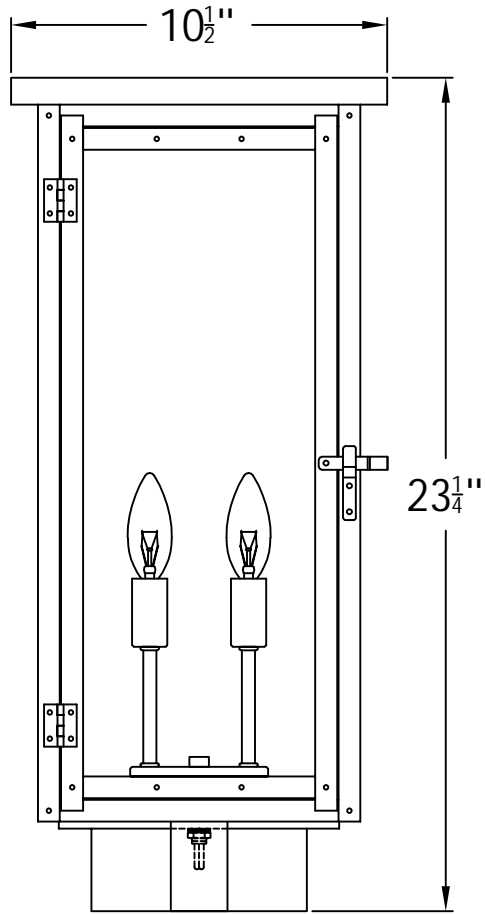

MONEO 23 Electric (MO-23E) Wall Mount

The CopperSmith

Product Description	Drawing Description	9152 Hard Drive
Sockets:2-E12 Candleabra	REV:A/0	Foley Alabama 36536
Watts:2-60W	Date:11/15/2021	SKU Number:MO-23E
	Drawing by:Jason Huang	Product Name:Moneo 23 Electric