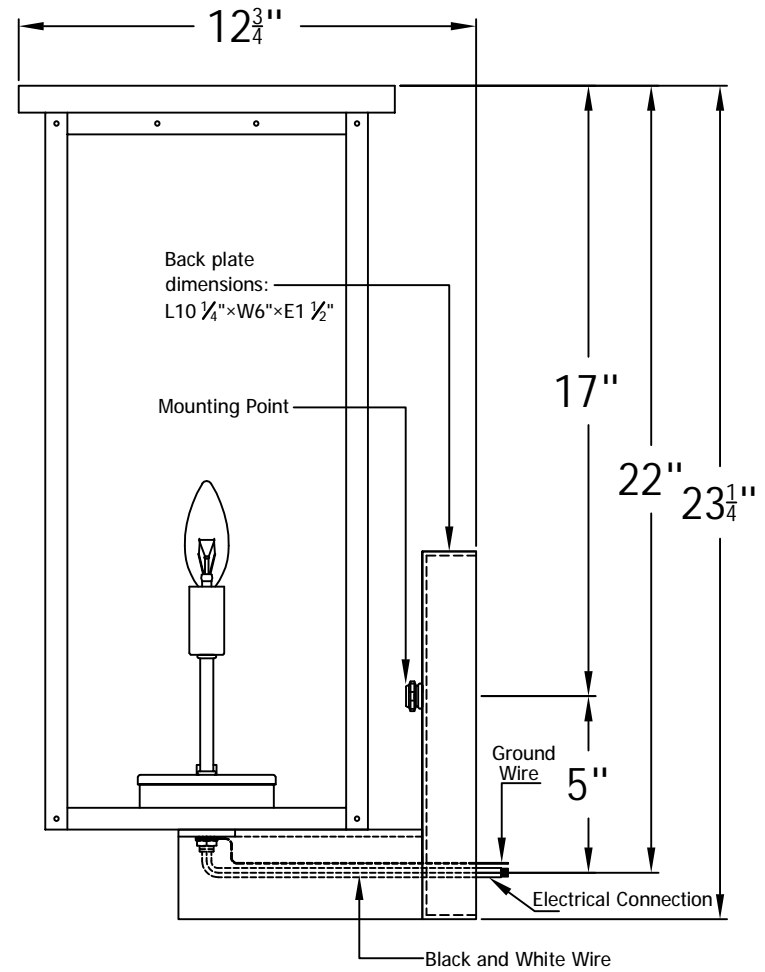

MONEO 23 Electric (MO-23E) Wall Mount

The CopperSmith

Product Description	Drawing Description	9152 Hard Drive
Sockets:2-E12 Candleabra	REV:A/0	Foley Alabama 36536
Watts:2-60W	Date:11/15/2021	SKU Number:MO-23E
	Drawing by:Jason Huang	Product Name:Moneo 23 Electric