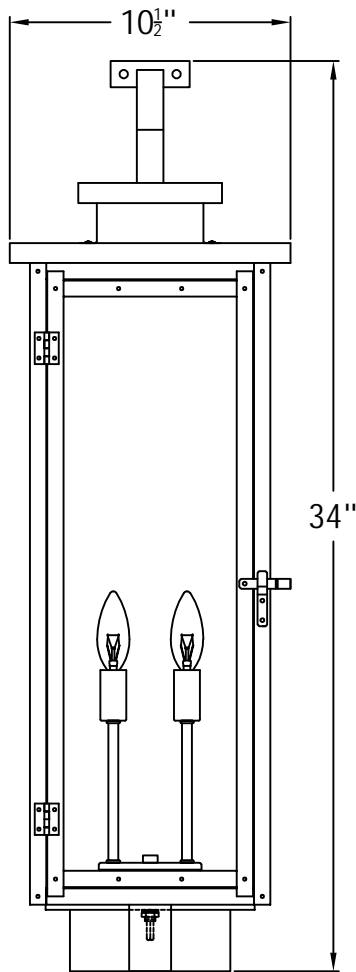

MONEO 27 Electric With Top Hat And Hook (MO-27E MOTS)

The CopperSmith

		9152 Hard Drive
Product Description	Drawing Description	Foley Alabama 36536
Sockets:2-E12 Candelabra	REV:A/0	
Watts:2-60W	Date:11/15/2021	SKU Number:MO-27E
	Drawing by:Jason Huang	Product Name:Moneo 27 Electric