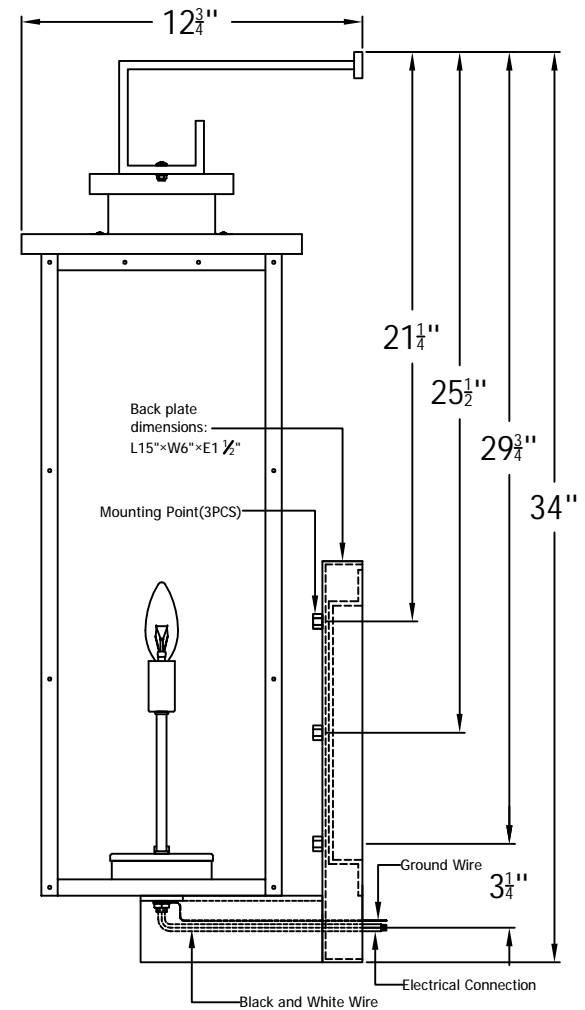

MONEO 27 Electric With Top Hat And Hook (MO-27E MOTS)

The CopperSmith

		9152 Hard Drive
Product Description	Drawing Description	Foley Alabama 36536
Sockets:2-E12 Candelabra	REV:A/0	
Watts:2-60W	Date:11/15/2021	SKU Number:MO-27E
	Drawing by:Jason Huang	Product Name:Moneo 27 Electric