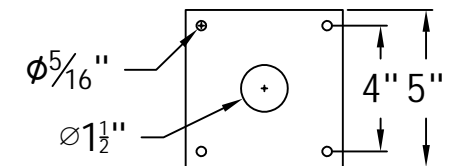

MONEO 27 Electric With Post Fitter And Pier Mount Adapter(MO-27E PF6/PFA)

Top View of PFA

The CopperSmith

Product Description	Drawing Description	9152 Hard Drive
Sockets:2-E12 Candelabra	REV:A/0	Foley Alabama 36536
Watts:2-60W	Date:11/12/2021	SKU Number:MO-27E
	Drawing by:Jason Huang	Product Name:Moneo 27 Electric