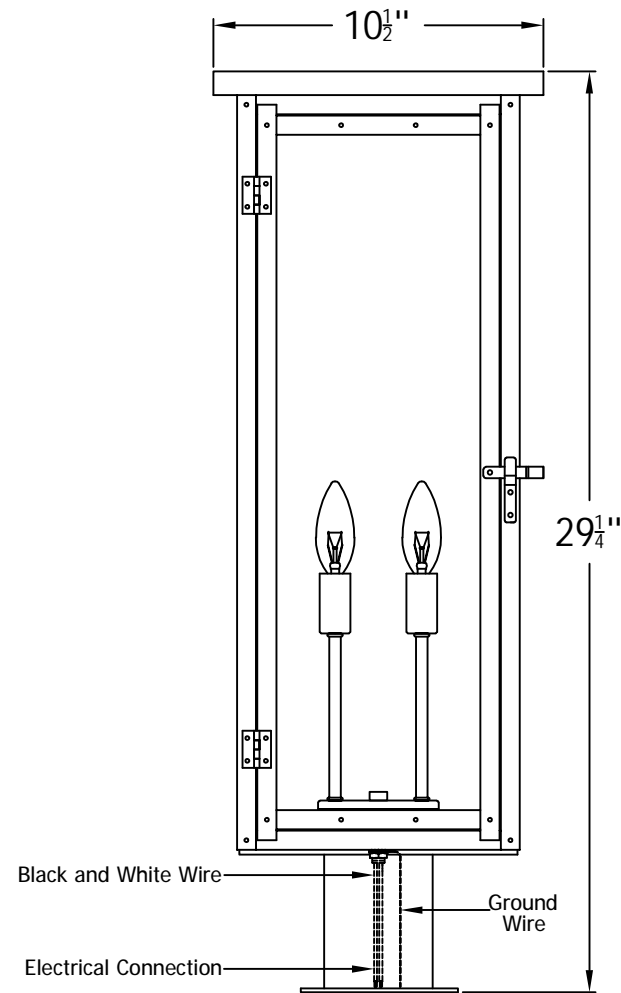

MONEO 27 Electric With Post Fitter And Pier Mount Adapter(MO-27E PF6/PFA)

Top View of PFA

The CopperSmith

Product Description	Drawing Description	9152 Hard Drive
Sockets:2-E12 Candelabra	REV:A/0	Foley Alabama 36536
Watts:2-60W	Date:11/12/2021	SKU Number:MO-27E
	Drawing by:Jason Huang	Product Name:Moneo 27 Electric