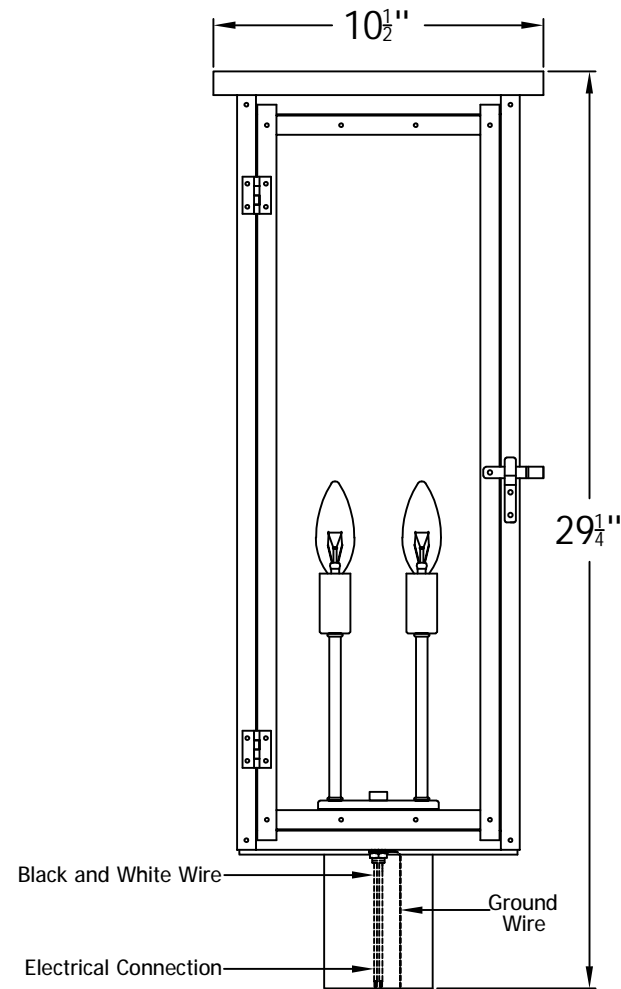

MONEO 27 Electric With Post Fitter
(MO-27E PF6)

The CopperSmith

Product Description	Drawing Description	9152 Hard Drive
Sockets:2-E12 Candelabra	REV:A/0	Foley Alabama 36536
Watts:2-60W	Date:11/12/2021	SKU Number:MO-27E
	Drawing by:Jason Huang	Product Name:Moneo 27 Electric