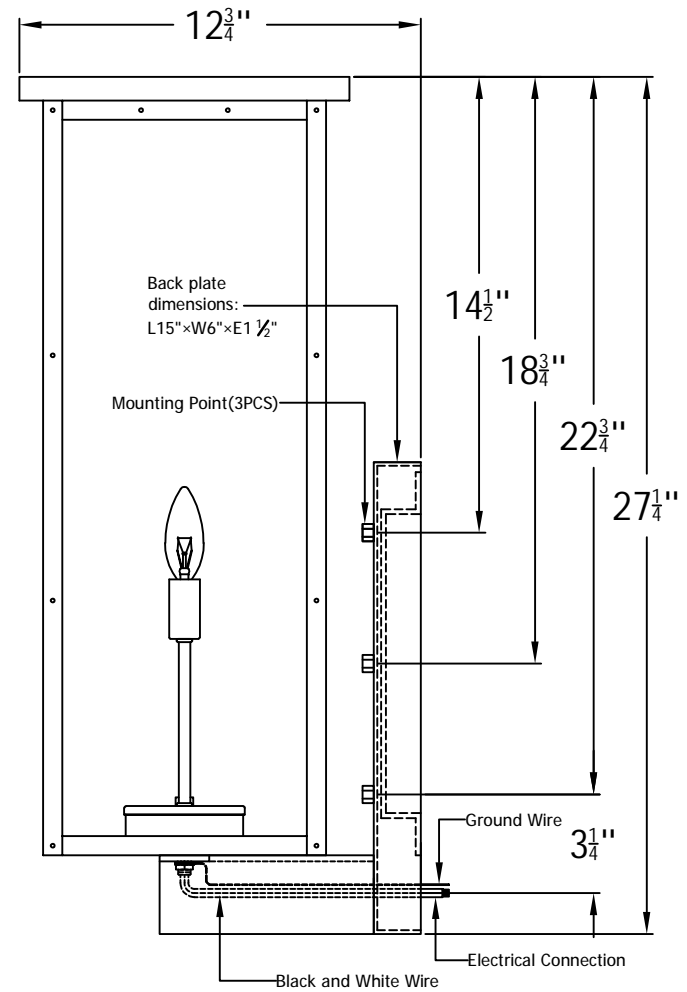

MONEO 27 Electric (MO-27E) Wall Mount

The CopperSmith

Product Description	Drawing Description	9152 Hard Drive
Sockets:2-E12 Candleabra	REV:A/0	Foley Alabama 36536
Watts:2-60W	Date:11/15/2021	SKU Number:MO-27E
	Drawing by:Jason Huang	Product Name:Moneo 27 Electric