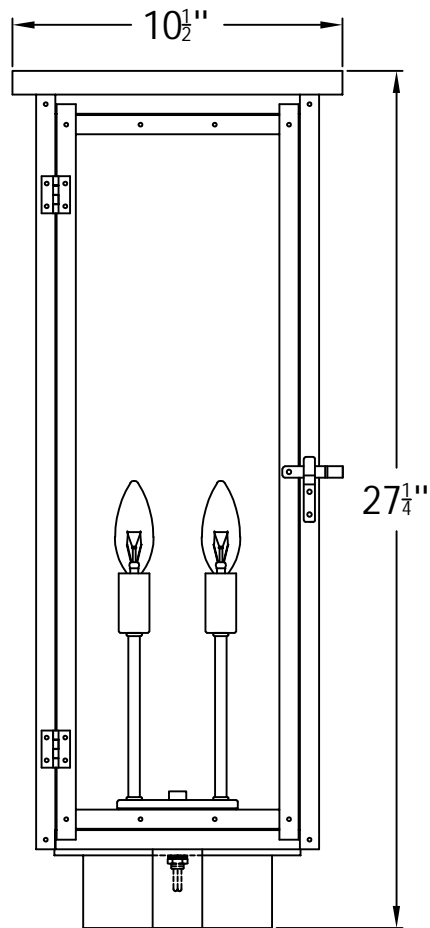

MONEO 27 Electric (MO-27E) Wall Mount

The CopperSmith

Product Description	Drawing Description	9152 Hard Drive
Sockets:2-E12 Candleabra	REV:A/0	Foley Alabama 36536
Watts:2-60W	Date:11/15/2021	SKU Number:MO-27E
	Drawing by:Jason Huang	Product Name:Moneo 27 Electric