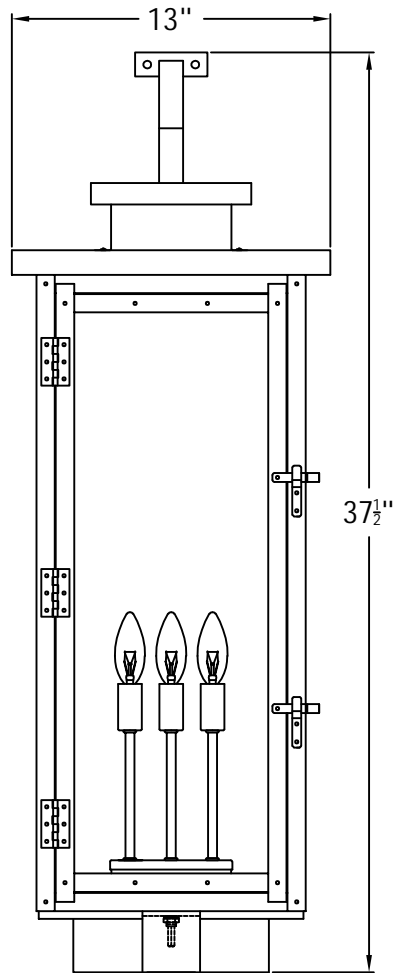

MONEO 29 Electric With Top Hat And Hook (MO-29E MOTL)

The CopperSmith

Product Description	Drawing Description	9152 Hard Drive
Sockets:3-E12 Candelabra	REV:A/0	Foley Alabama 36536
Watts:3-60W	Date:11/15/2021	SKU Number:MO-29E
	Drawing by:Jason Huang	Product Name:Moneo 29 Electric