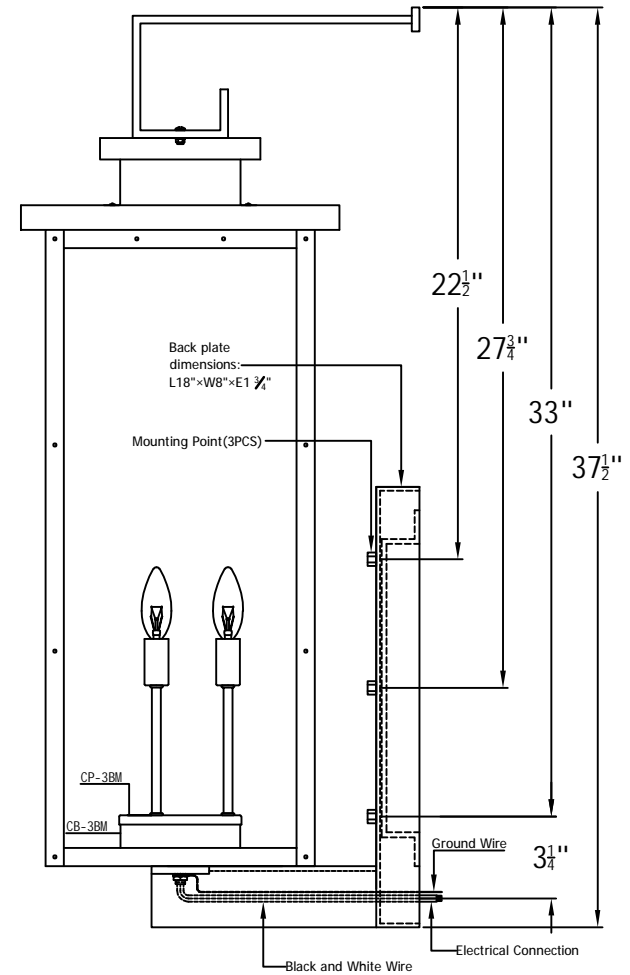

MONEO 29 Electric With Top Hat And Hook (MO-29E MOTL)

The CopperSmith

Product Description	Drawing Description	9152 Hard Drive
Sockets:3-E12 Candelabra	REV:A/0	Foley Alabama 36536
Watts:3-60W	Date:11/15/2021	SKU Number:MO-29E
	Drawing by:Jason Huang	Product Name:Moneo 29 Electric