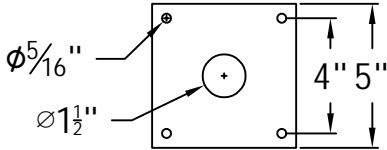

MONEO 29 Electric With Post Fitter And Pier Mount Adapter (MO-29E PF7/PFA)

Top View of PFA

The CopperSmith		
Product Description	Drawing Description	9152 Hard Drive
Sockets:3-E12 Candelabra	REV:A/0	Foley Alabama 36536
Watts:3-60W	Date:11/12/2021	SKU Number:MO-29E
	Drawing by:Jason Huang	Product Name:Moneo 29 Electric