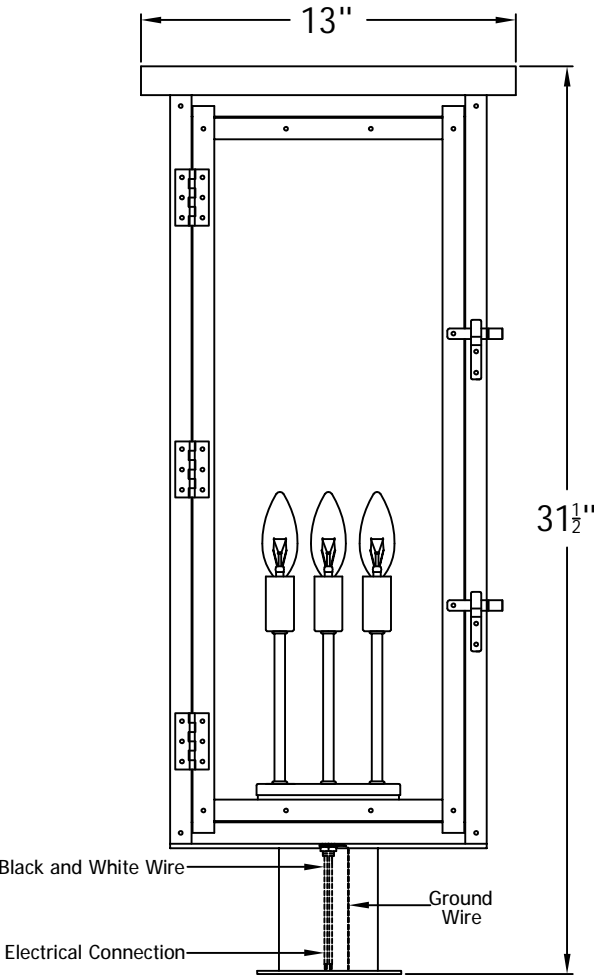

MONEO 29 Electric With Post Fitter And Pier Mount Adapter (MO-29E PF7/PFA)

Top View of PFA

The CopperSmith		
Product Description	Drawing Description	9152 Hard Drive
Sockets:3-E12 Candelabra	REV:A/0	Foley Alabama 36536
Watts:3-60W	Date:11/12/2021	SKU Number:MO-29E
	Drawing by:Jason Huang	Product Name:Moneo 29 Electric