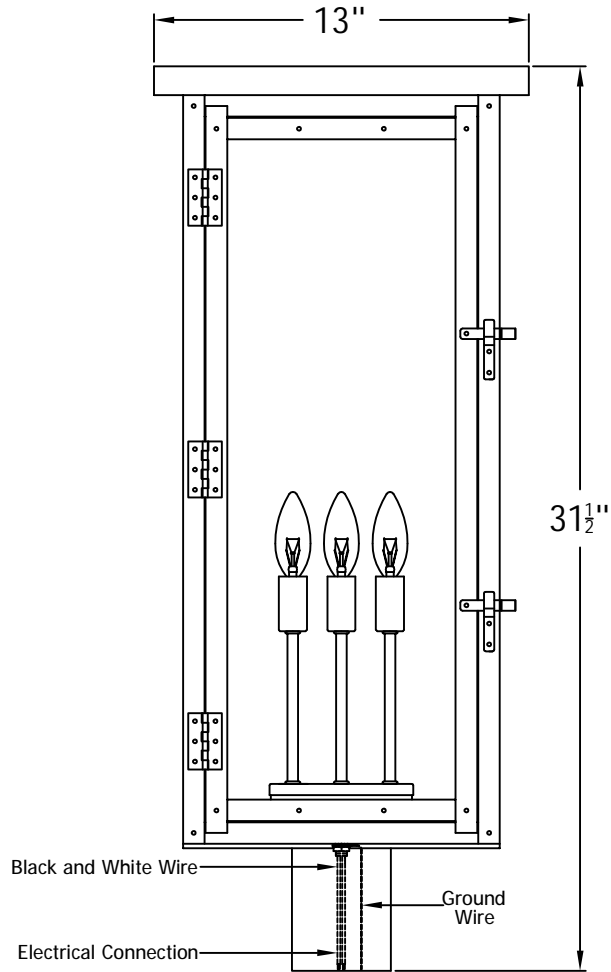

MONEO 29 Electric With Post Fitter
(MO-29E PF7)

The CopperSmith

Product Description	Drawing Description	9152 Hard Drive
Sockets:3-E12 Candelabra	REV:A/0	Foley Alabama 36536
Watts:3-60W	Date:11/12/2021	SKU Number:MO-29E
	Drawing by:Jason Huang	Product Name:Moneo 29 Electric