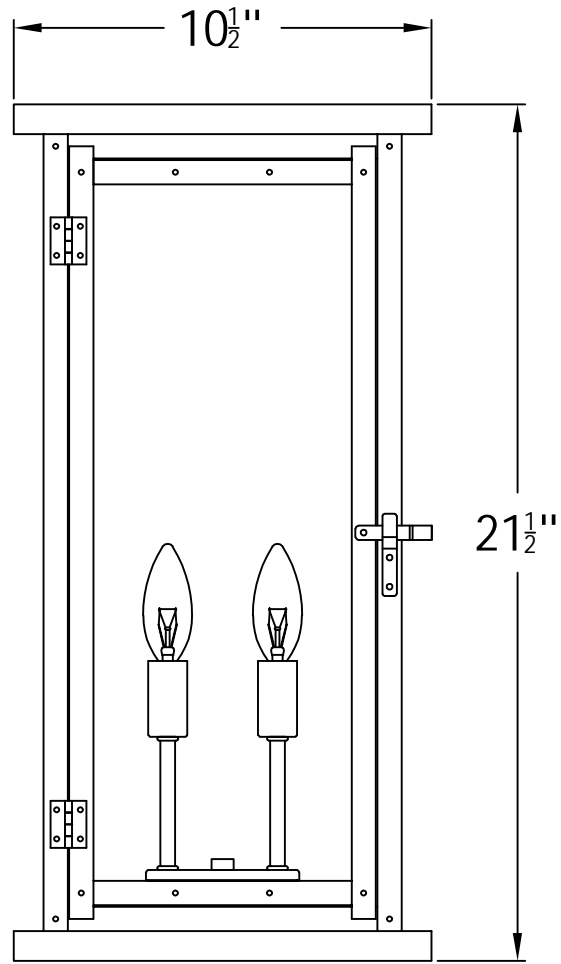

VIERA 22 Electric (VR-22E)

The CopperSmith

Product Description	Drawing Description	9152 Hard Drive
Sockets:2-E12 Candelabra	REV:A/0	Foley Alabama 36536
Watts:2-60W	Date:11/13/2021	SKU Number:VR-22E
	Drawing by:Jason Huang	Product Name:Viera 22 Electric