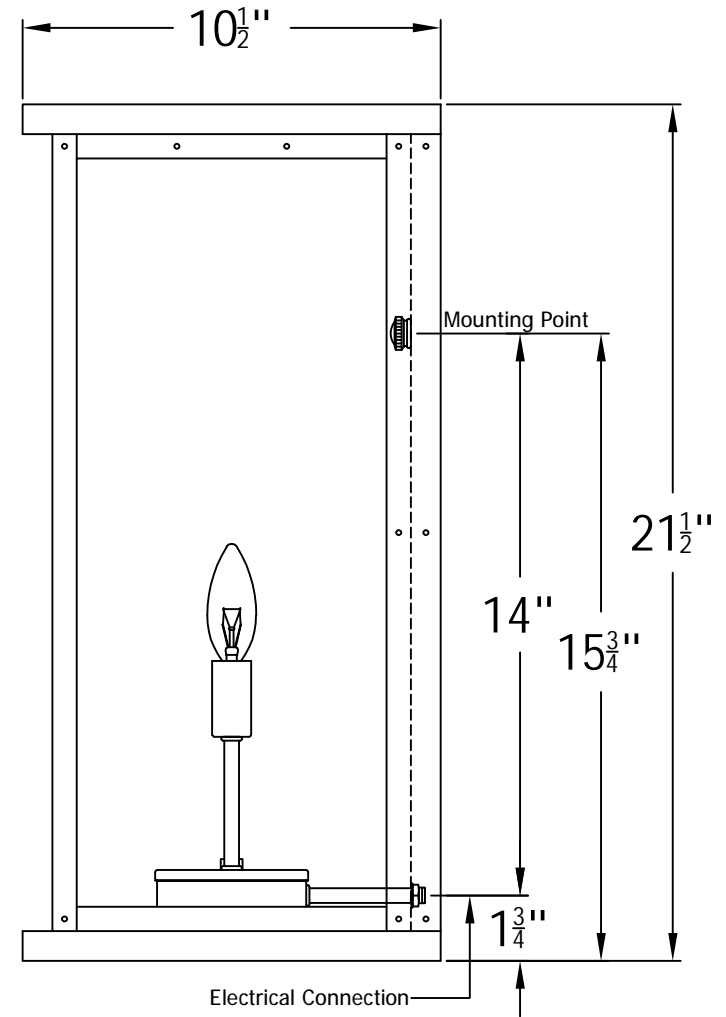

VIERA 22 Electric (VR-22E)

The CopperSmith

Product Description	Drawing Description	9152 Hard Drive
Sockets:2-E12 Candelabra	REV:A/0	Foley Alabama 36536
Watts:2-60W	Date:11/13/2021	SKU Number:VR-22E
	Drawing by:Jason Huang	Product Name:Viera 22 Electric