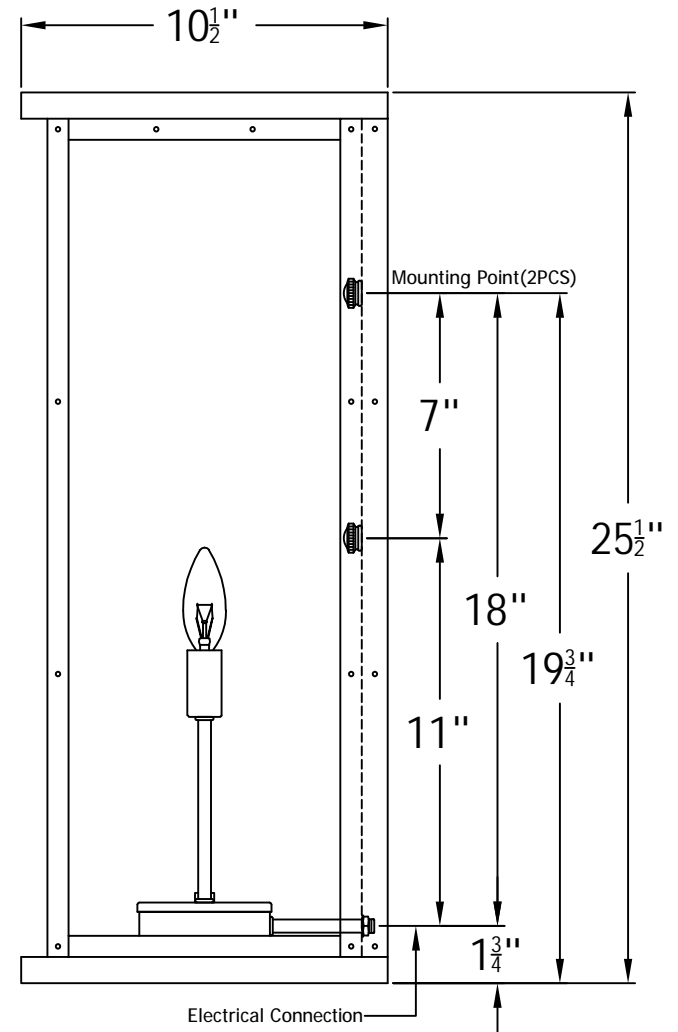

VIERA 25 Electric (VR-25E)

The CopperSmith

Product Description	Drawing Description	9152 Hard Drive
Sockets:2-E12 Candelabra	REV:A/0	Foley Alabama 36536
Watts:2-60W	Date:11/13/2021	SKU Number:VR-25E
	Drawing by:Jason Huang	Product Name:Viera 25 Electric