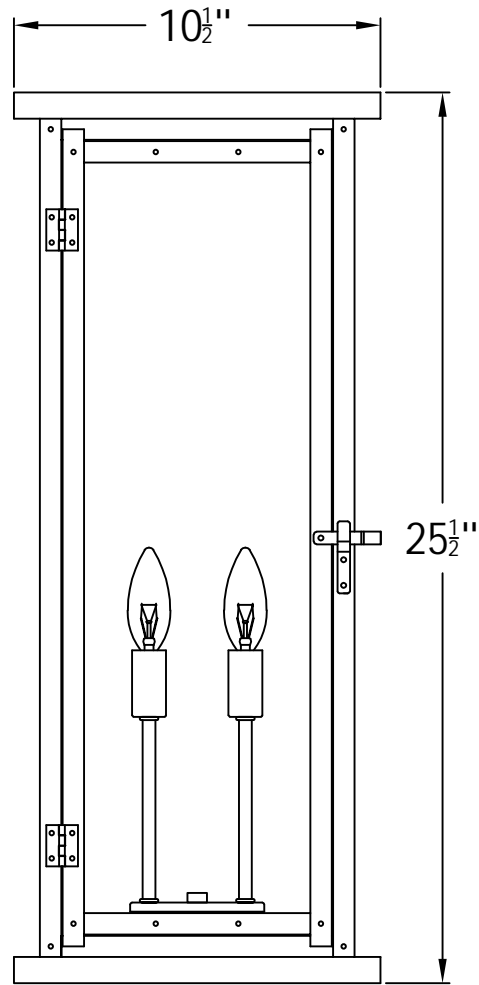

VIERA 25 Electric (VR-25E)

The CopperSmith

Product Description	Drawing Description	9152 Hard Drive
Sockets:2-E12 Candelabra	REV:A/0	Foley Alabama 36536
Watts:2-60W	Date:11/13/2021	SKU Number:VR-25E
	Drawing by:Jason Huang	Product Name:Viera 25 Electric