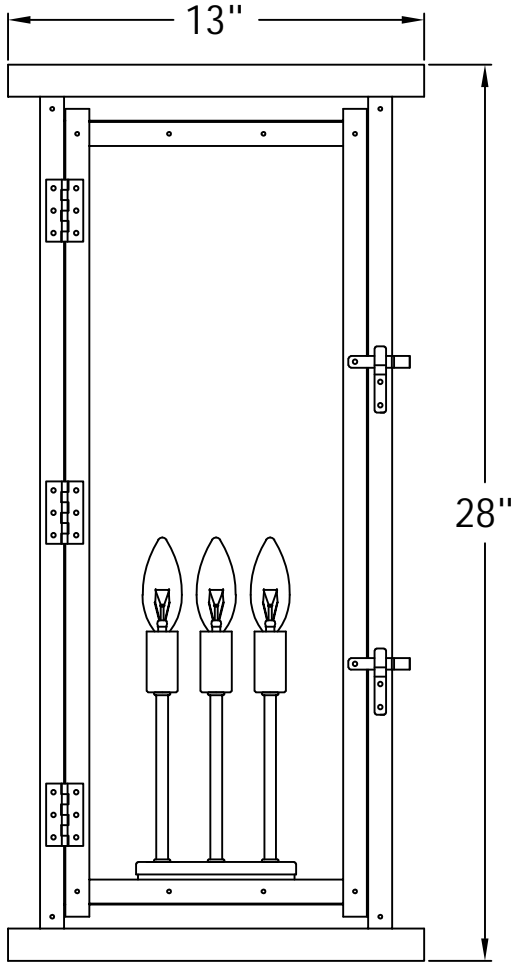

VIERA 29 Electric (VR-29E)

The CopperSmith

Product Description	Drawing Description	9152 Hard Drive
Sockets:3-E12 Candelabra	REV:A/0	Foley Alabama 36536
Watts:3-60W	Date:11/13/2021	SKU Number:VR-29E
	Drawing by:Jason Huang	Product Name:Viera 29 Electric