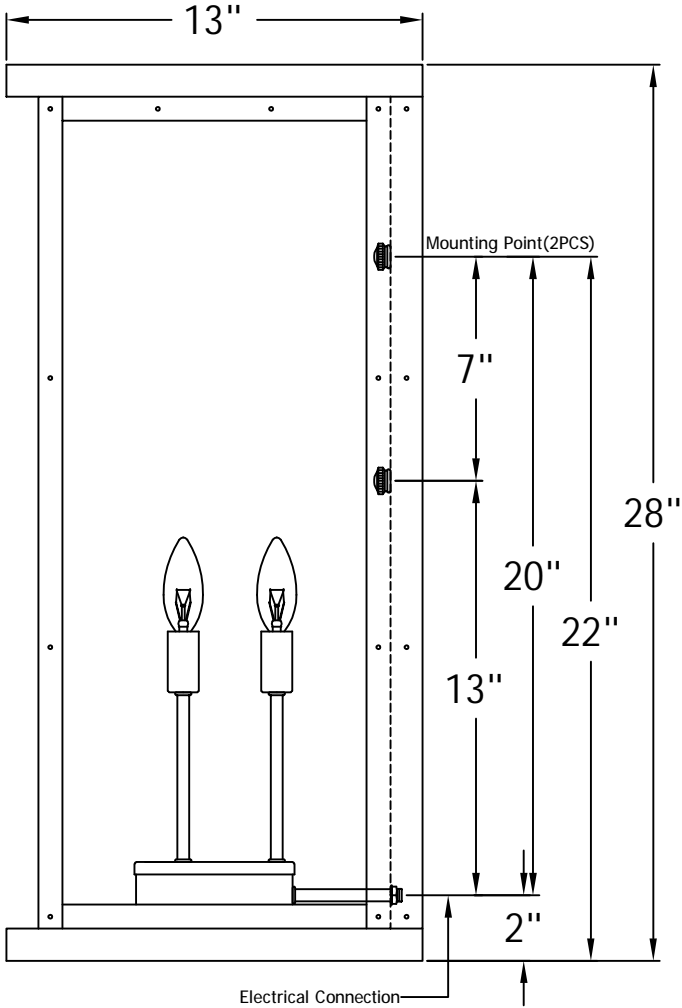

VIERA 29 Electric (VR-29E)

The CopperSmith

Product Description	Drawing Description	9152 Hard Drive
Sockets:3-E12 Candelabra	REV:A/0	Foley Alabama 36536
Watts:3-60W	Date:11/13/2021	SKU Number:VR-29E
	Drawing by:Jason Huang	Product Name:Viera 29 Electric