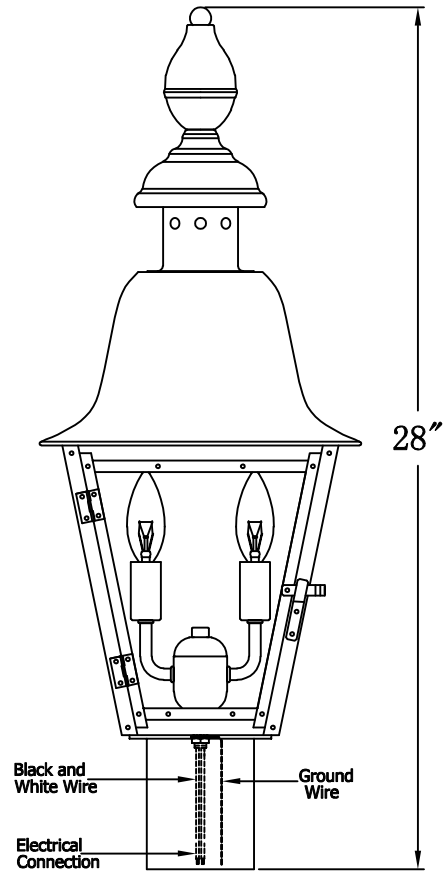

BELMONT 30 Electric With Post Fitter (BM-30E PF1)

The CopperSmith

Product Description	Drawing Description	9152 Hard Drive
Sockets:2-E12 Candelabra	REV:A/0	Foley Alabama 36536
Watts:2-60W	Date:12/25/2021	SKU Number:BM-30E
	Drawing by:Jason Huang	Product Name:Belmont 30 Electric