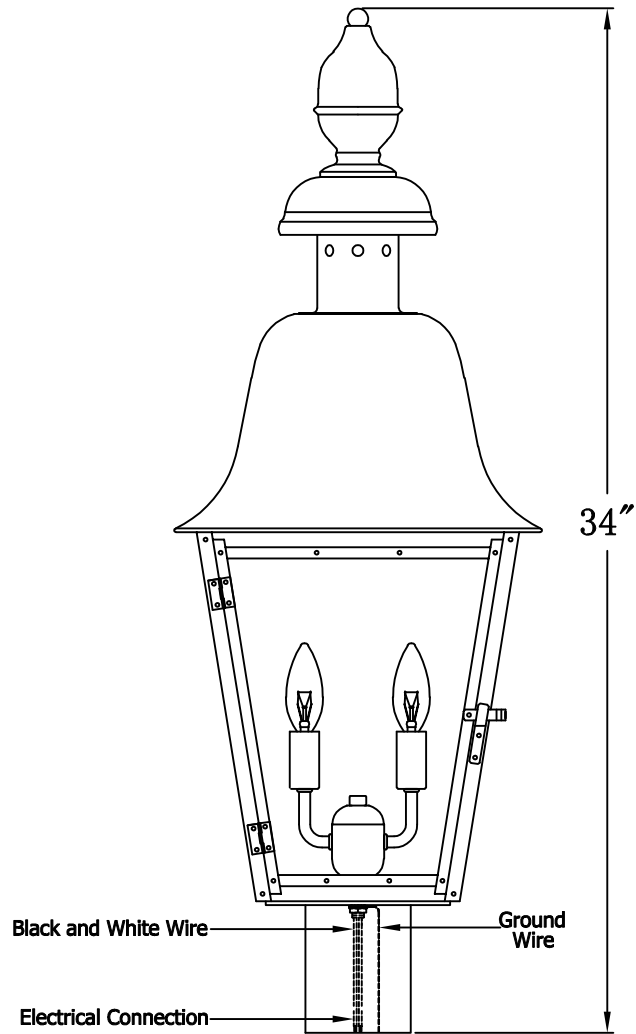

**BELMONT 35 Electric With Post Fitter
(BM-35E PF2)**

The CopperSmith

Product Description	Drawing Description	9152 Hard Drive
Sockets:2-E12 Candelabra	REV:A/0	Foley Alabama 36536
Watts:2-60W	Date:12/28/2021	SKU Number:BM-35E
	Drawing by:Jason Huang	Product Name:Belmont 35 Electric