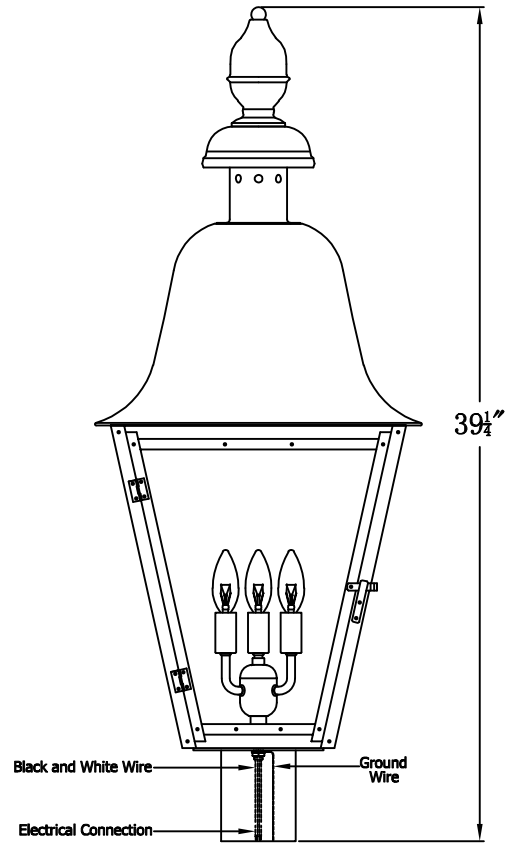

BELMONT 40 Electric With Post Fitter (BM-40E PF2)

The CopperSmith		
Product Description	Drawing Description	9152 Hard Drive
Sockets:3-E12 Candelabra	REV:A/0	Foley Alabama 36536
Watts:3-60W	Date:12/30/2021	SKU Number:BM-40E
	Drawing by:Jason Huang	Product Name:Belmont 40 Electric