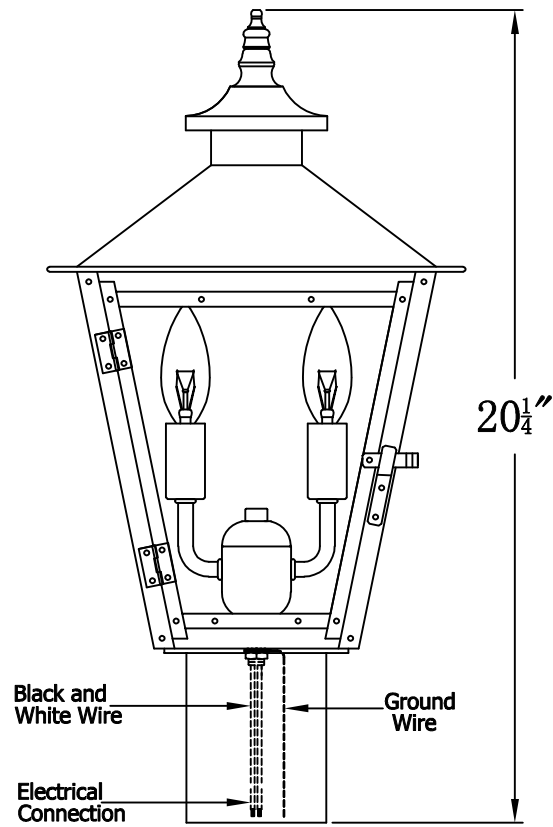

CONSEPION STREET 41 Electric With Post Fitter  
(CS-41E PF1)

The CopperSmith

Product Description	Drawing Description	9152 Hard Drive
Sockets:2-E12 Candelabra	REV:A/0	Foley Alabama 36536
Watts:2-60W	Date:07/26/2021	SKU Number:CS-41E
	Drawing by:Jason Huang	Product Name:Conception Street 41 Electric