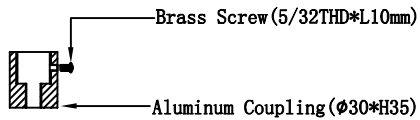

Standard mounting plate

Standard Canopy (BS-2)

Brass Screw (5/32 THD * L10mm)

Aluminum Coupling (Ø30 * H35)

THIS DRAWING IS PROPERTY OF THE COPPERSMITH INC. AND IS SUBMITTED IN CONFIDENCE AND SHALL NOT BE REPRODUCED, COPIED NOR DISCLOSED TO OTHERS WITHOUT WRITTEN PERMISSION FROM THE COPPERSMITH INC.	REVISION DESCRIPTION			The CopperSmith (BDT) <hr/> 9152 Hard Drive <hr/> Foley Alabama 36536
	REV: A/0			
	DATE: 10/13/2020			
LIMITS NOT SPECIFIED FRACTION $\pm 1/32$ - ANGULAR $\pm 1/2^\circ$ $.0 \pm .010 - .00 \pm .005 - .000 \pm .0025$	DRAWING BY: Jason Huang			NAME DRAWING NUMBER KL-Stem Mount Kits SHEET NUMBER
		APPD		
		APPD		
		QTY		
		JOB NO.		
MATL		DATE		
ASSY		SCALE		