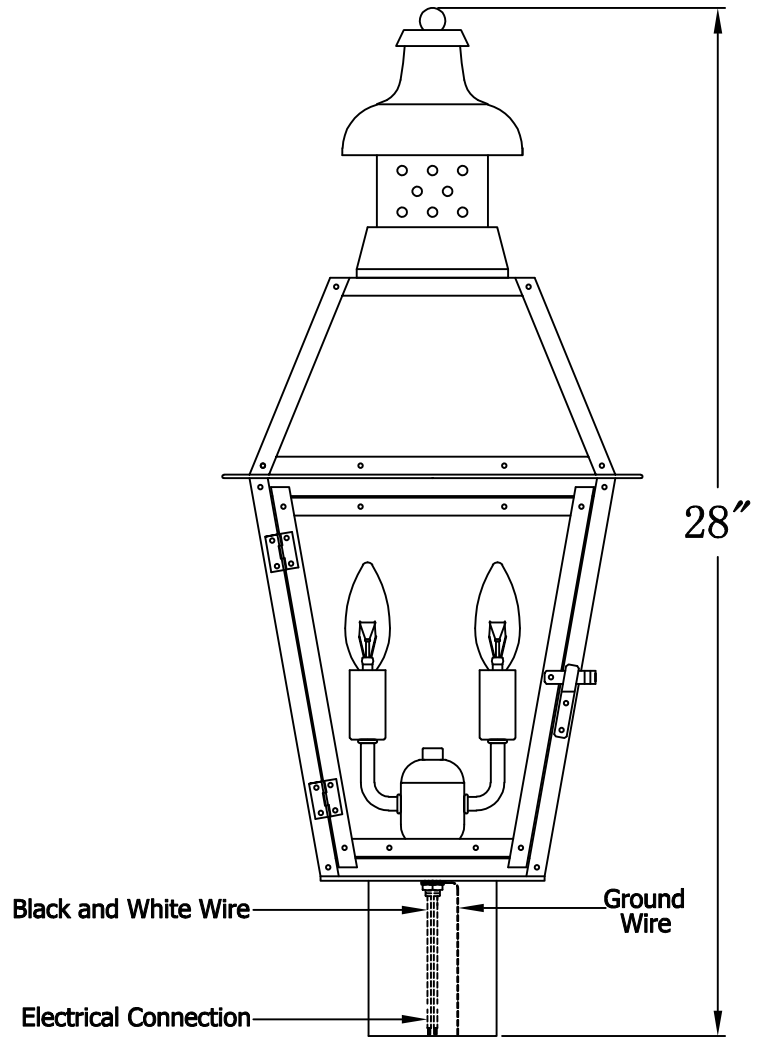

**PEBBLE HILL 20 Electric With Post Fitter
(PH-20E PF2)**

The CopperSmith

Product Description	Drawing Description	9152 Hard Drive
Sockets:2-E12 Candelabra	REV:A/0	Foley Alabama 36536
Watts:2-60W	Date:08/16/2021	SKU Number:PH-20E
	Drawing by:Jason Huang	Product Name:Pebble Hill 20 Electric