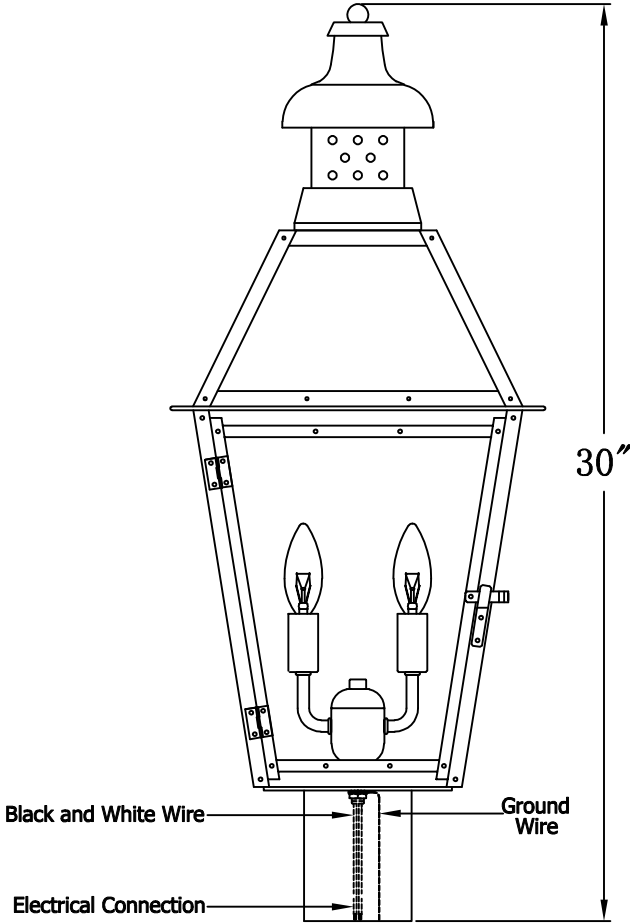

**PEBBLE HILL 22 Electric With Post Fitter
(PH-22E PF2)**

The CopperSmith		
Product Description	Drawing Description	<u>9152 Hard Drive</u>
Sockets:2-E12 Candelabra	REV:A/0	Foley Alabama 36536
Watts:2-60W	Date:08/20/2021	SKU Number:PH-22E
	Drawing by:Jason Huang	Product Name:Pebble Hill 22 Electric