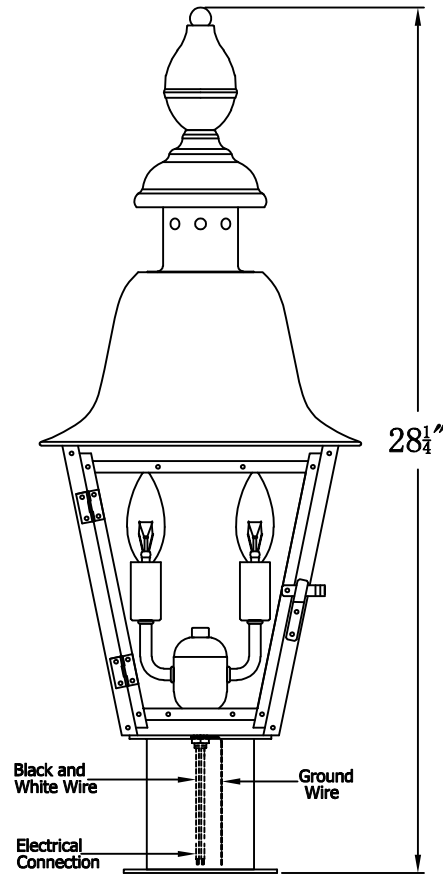

# BELMONT 30 Electric With Post Fitter And Pier Mount Adapter (BM-30E PF1/PFA)

Top View of PFA

## The CopperSmith

		<u>9152 Hard Drive</u>
Product Description	Drawing Description	<u>Foley Alabama 36536</u>
Sockets:2-E12 Candelabra	REV:A/0	
Watts:2-60W	Date:12/25/2021	SKU Number:BM-30E
	Drawing by:Jason Huang	Product Name:Belmont 30 Electric