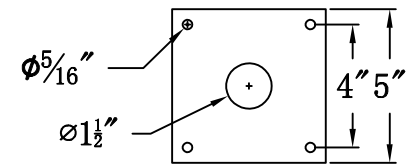

## The CopperSmith

		<u>9152 Hard Drive</u>
Product Description	Drawing Description	<u>Foley Alabama 36536</u>
Sockets:2-E12 Candelabra	REV:A/0	
Watts:2-60W	Date:12/25/2021	SKU Number:BM-30E
	Drawing by:Jason Huang	Product Name:Belmont 30 Electric