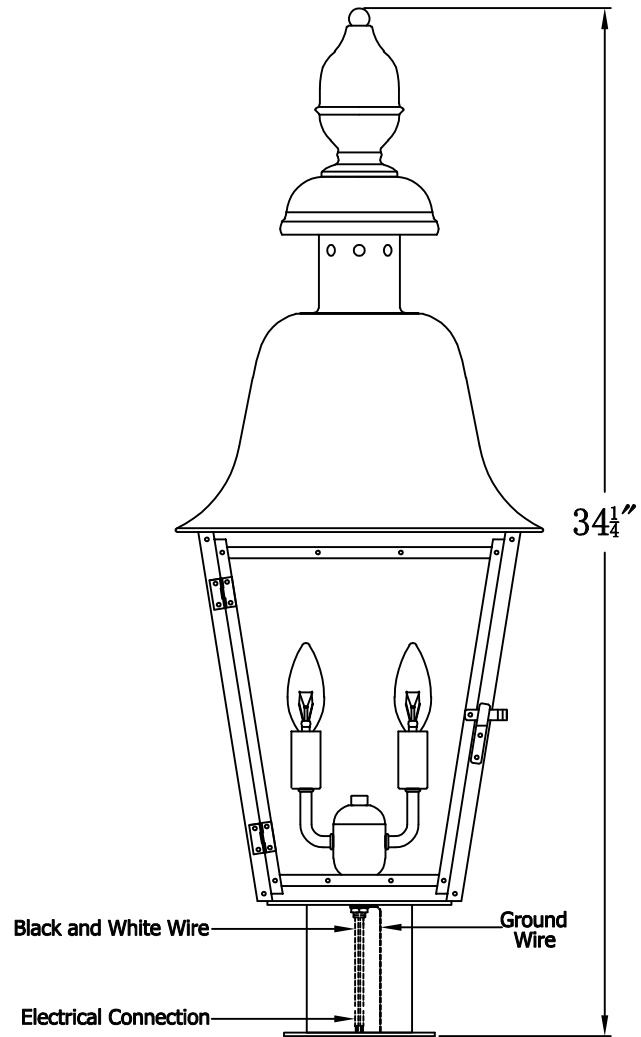

**BELMONT 35 Electric With Post Fitter
And Pier Mount Adapter (BM-35E PF2/PFA)**

Top View of PFA

The CopperSmith

Product Description	Drawing Description	<u>9152 Hard Drive</u>
Sockets:2-E12 Candelabra	REV:A/0	Foley Alabama 36536
Watts:2-60W	Date:12/28/2021	SKU Number:BM-35E
	Drawing by:Jason Huang	Product Name:Belmont 35 Electric