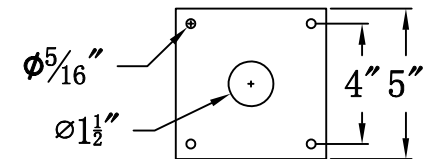

**BELMONT 35 Electric With Post Fitter
And Pier Mount Adapter (BM-35E PF2/PFA)**

Top View of PFA

The CopperSmith

Product Description	Drawing Description	<u>9152 Hard Drive</u>
Sockets:2-E12 Candelabra	REV:A/0	Foley Alabama 36536
Watts:2-60W	Date:12/28/2021	SKU Number:BM-35E
	Drawing by:Jason Huang	Product Name:Belmont 35 Electric