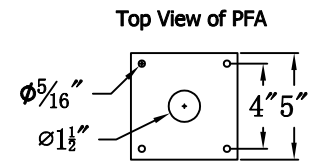

BELMONT 40 Electric With Post Fitter And Pier Mount Adapter (BM-40E PF2/PFA)

The CopperSmith

		<u>9152 Hard Drive</u>
Product Description	Drawing Description	<u>Foley Alabama 36536</u>
Sockets:3-E12 Candelabra	REV:A/0	
Watts:3-60W	Date:12/30/2021	SKU Number:BM-40E
	Drawing by:Jason Huang	Product Name:Belmont 40 Electric