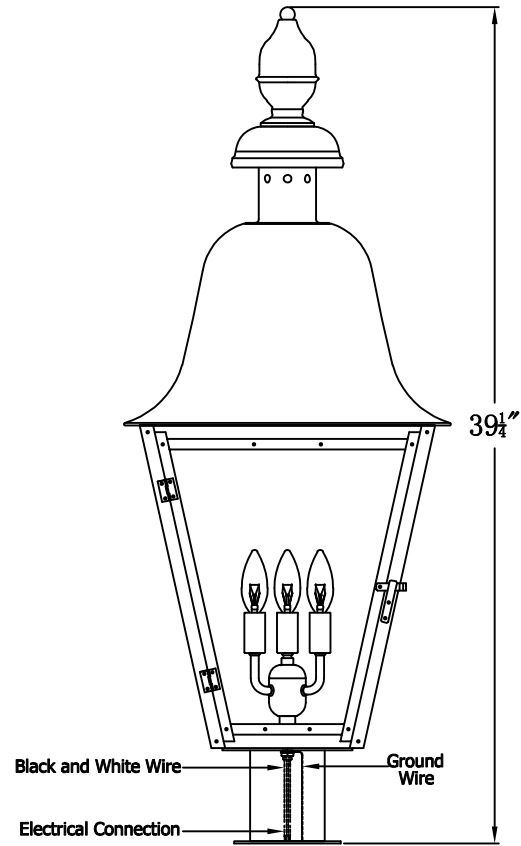

BELMONT 40 Electric With Post Fitter And Pier Mount Adapter (BM-40E PF2/PFA)

The CopperSmith

		<u>9152 Hard Drive</u>
Product Description	Drawing Description	<u>Foley Alabama 36536</u>
Sockets:3-E12 Candelabra	REV:A/0	
Watts:3-60W	Date:12/30/2021	SKU Number:BM-40E
	Drawing by:Jason Huang	Product Name:Belmont 40 Electric