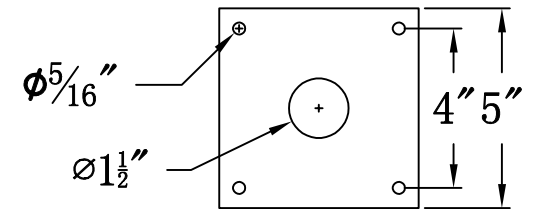

CONCEPTION STREET 41 Electric With Post Fitter  
And Pier Mount Adapter (CS-41E PF1/PFA)

Top View of PFA

The CopperSmith

<b>The CopperSmith</b>		
Product Description	Drawing Description	9152 Hard Drive
Sockets:2-E12 Candelabra	REV:A/0	Foley Alabama 36536
Watts:2-60W	Date:07/26/2021	SKU Number:CS-41E
	Drawing by:Jason Huang	Product Name:Conception Street 41 Electric