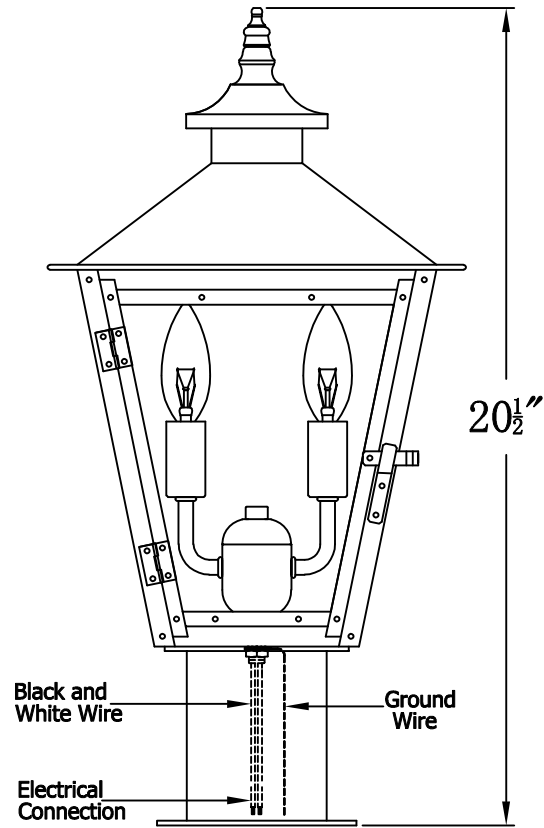

CONCEPTION STREET 41 Electric With Post Fitter  
And Pier Mount Adapter (CS-41E PF1/PFA)

Top View of PFA

The CopperSmith

<b>The CopperSmith</b>		
Product Description	Drawing Description	9152 Hard Drive
Sockets:2-E12 Candelabra	REV:A/0	Foley Alabama 36536
Watts:2-60W	Date:07/26/2021	SKU Number:CS-41E
	Drawing by:Jason Huang	Product Name:Conception Street 41 Electric