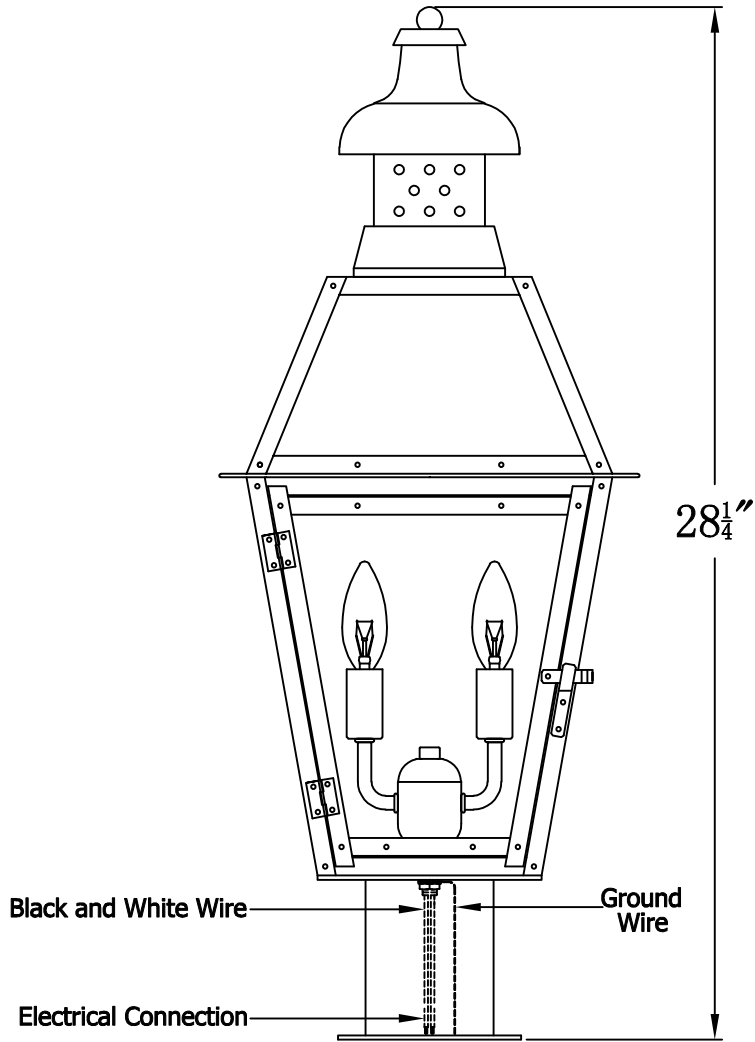

**PEBBLE HILL 20 Electric With Post Fitter  
And Pier Mount Adapter (PH-20E PF2/PFA)**

**Top View of PFA**

**The CopperSmith**

<b>Product Description</b>	<b>Drawing Description</b>	<u>9152 Hard Drive</u>
Sockets:2-E12 Candelabra	REV:A/0	Foley Alabama 36536
Watts:2-60W	Date:08/17/2021	SKU Number:PH-20E
	Drawing by:Jason Huang	Product Name:Pebble Hill 20 Electric