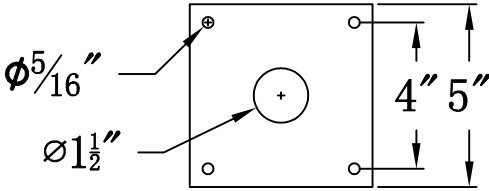

**PEBBLE HILL 20 Electric With Post Fitter  
And Pier Mount Adapter (PH-20E PF2/PFA)**

**Top View of PFA**

**The CopperSmith**

<b>Product Description</b>	<b>Drawing Description</b>	<u>9152 Hard Drive</u>
Sockets:2-E12 Candelabra	REV:A/0	Foley Alabama 36536
Watts:2-60W	Date:08/17/2021	SKU Number:PH-20E
	Drawing by:Jason Huang	Product Name:Pebble Hill 20 Electric