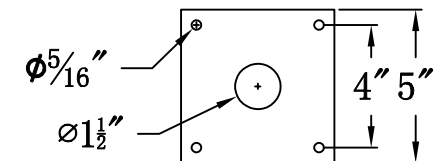

**PEBBLE HILL 22 Electric With Post Fitter  
And Pier Mount Adapter (PH-22E PF2/PFA)**

Top View of PFA

**The CopperSmith**

Product Description		Drawing Description	9152 Hard Drive
Sockets:2-E12 Candelabra		REV:A/0	Foley Alabama 36536
Watts:2-60W		Date:08/20/2021	SKU Number:PH-22E
		Drawing by:Jason Huang	Product Name:Pebble Hill 22 Electric