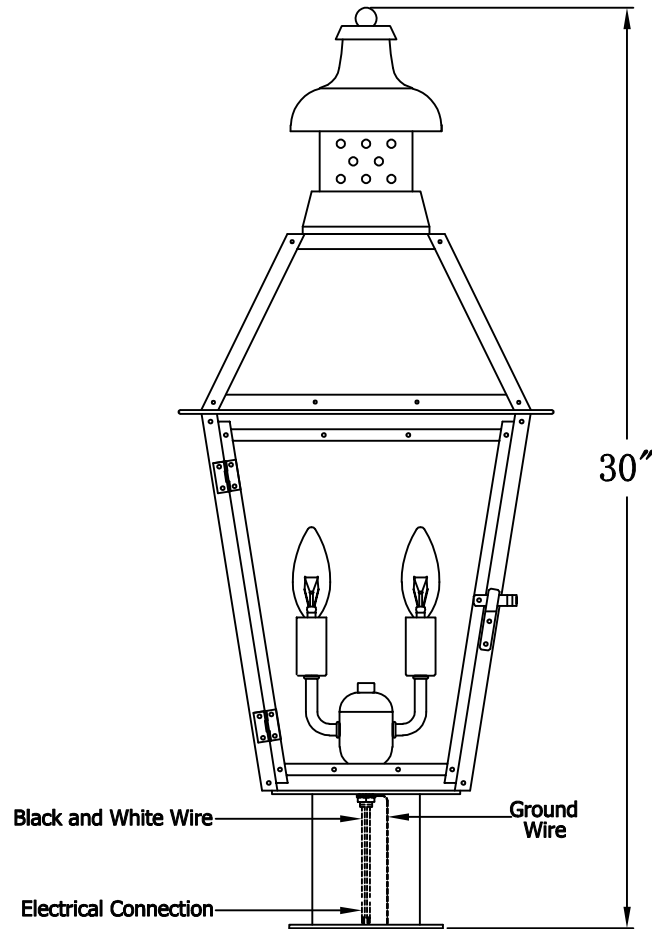

**PEBBLE HILL 22 Electric With Post Fitter  
And Pier Mount Adapter (PH-22E PF2/PFA)**

Top View of PFA

**The CopperSmith**

Product Description		Drawing Description	9152 Hard Drive
Sockets:2-E12 Candelabra		REV:A/0	Foley Alabama 36536
Watts:2-60W		Date:08/20/2021	SKU Number:PH-22E
		Drawing by:Jason Huang	Product Name:Pebble Hill 22 Electric