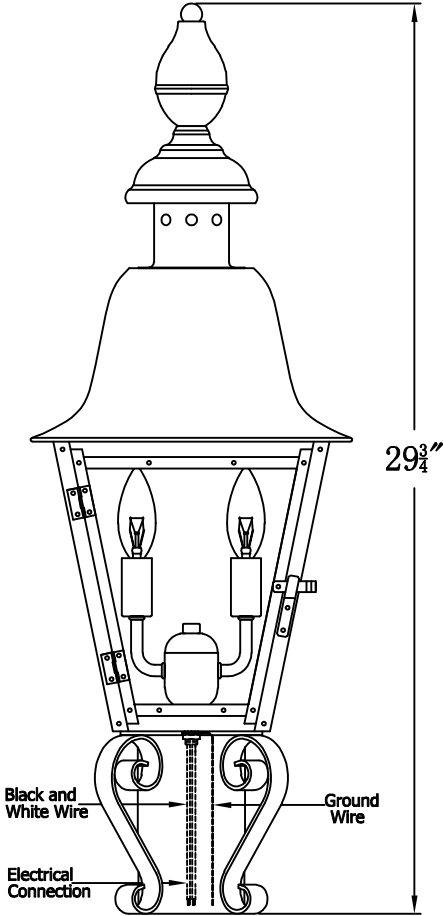

# BELMONT 30 Electric With Grand Post Fitter (BM-30E GPF1)

<b>The CopperSmith</b>		
Product Description	Drawing Description	<u>9152 Hard Drive</u>
Sockets:2-E12 Candelabra	REV:A/0	<u>Foley Alabama 36536</u>
Watts:2-60W	Date:12/25/2021	SKU Number:BM-30E
	Drawing by:Jason Huang	Product Name:Belmont 30 Electric