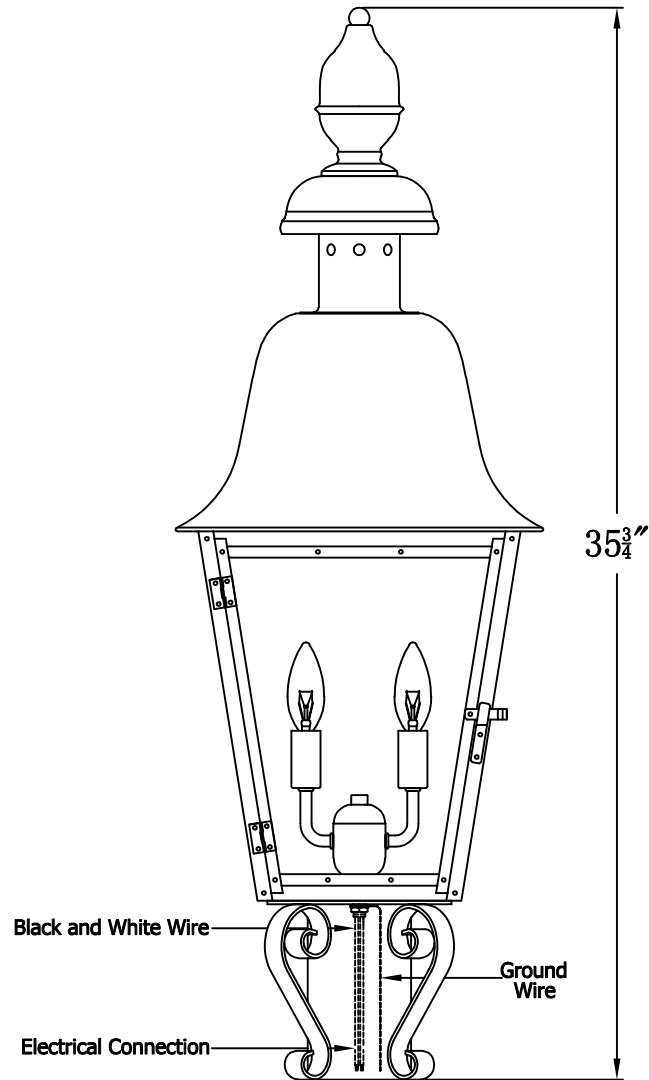

**BELMONT 35 Electric With Grand Post Fitter
(BM-35E GPF2)**

The CopperSmith

Product Description	Drawing Description	9152 Hard Drive
Sockets:2-E12 Candelabra	REV:A/0	Foley Alabama 36536
Watts:2-60W	Date:12/28/2021	SKU Number:BM-35E
	Drawing by:Jason Huang	Product Name:Belmont 35 Electric