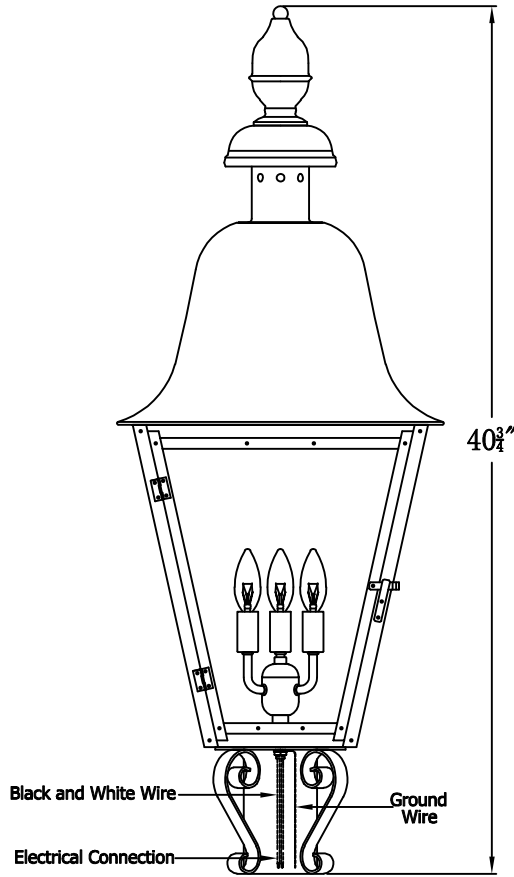

BELMONT 40 Electric With Grand Post Fitter (BM-40E GPF2)

The CopperSmith		
Product Description	Drawing Description	9152 Hard Drive
Sockets:3-E12 Candelabra	REV:A/0	Foley Alabama 36536
Watts:3-60W	Date:12/30/2021	SKU Number:BM-40E
	Drawing by:Jason Huang	Product Name:Belmont 40 Electric