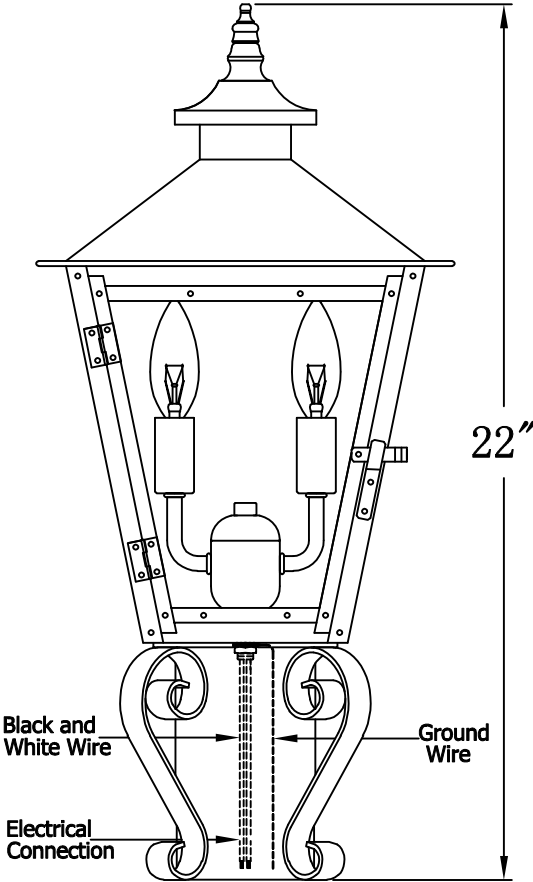

**CONCEPTION STREET 41 Electric With Grand Post Fitter
(CS-41E GPF1)**

The CopperSmith		
Product Description	Drawing Description	<u>9152 Hard Drive</u>
Sockets:2-E12 Candelabra	REV:A/0	<u>Foley Alabama 36536</u>
Watts:2-60W	Date:07262021	SKU Number:CS-41E
	Drawing by:Jason Huang	Product Name:Conception Street 41 Electric