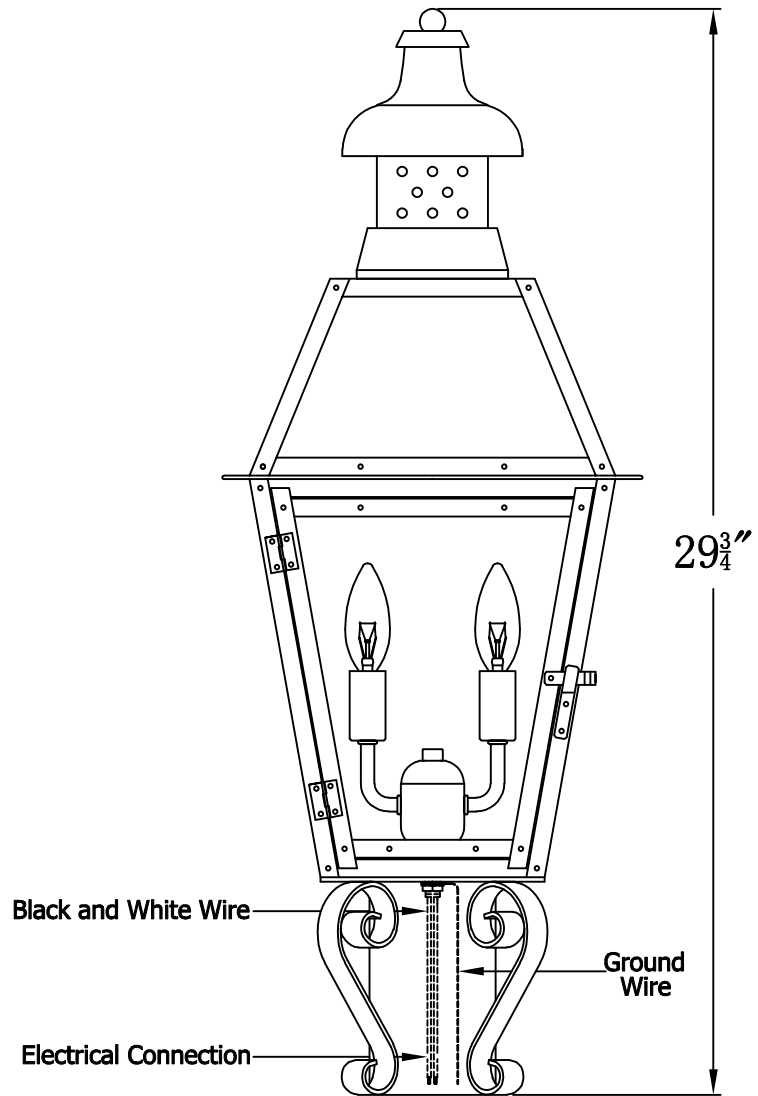

PEBBLE HILL 20 Electric With Grand Post Fitter  
(PH-20E GPF2)

The CopperSmith

Product Description	Drawing Description	9152 Hard Drive
Sockets:2-E12 Candelabra	REV:A/0	Foley Alabama 36536
Watts:2-60W	Date:08/17/2021	SKU Number:PH-20E
	Drawing by:Jason Huang	Product Name:Pebble Hill 20 Electric