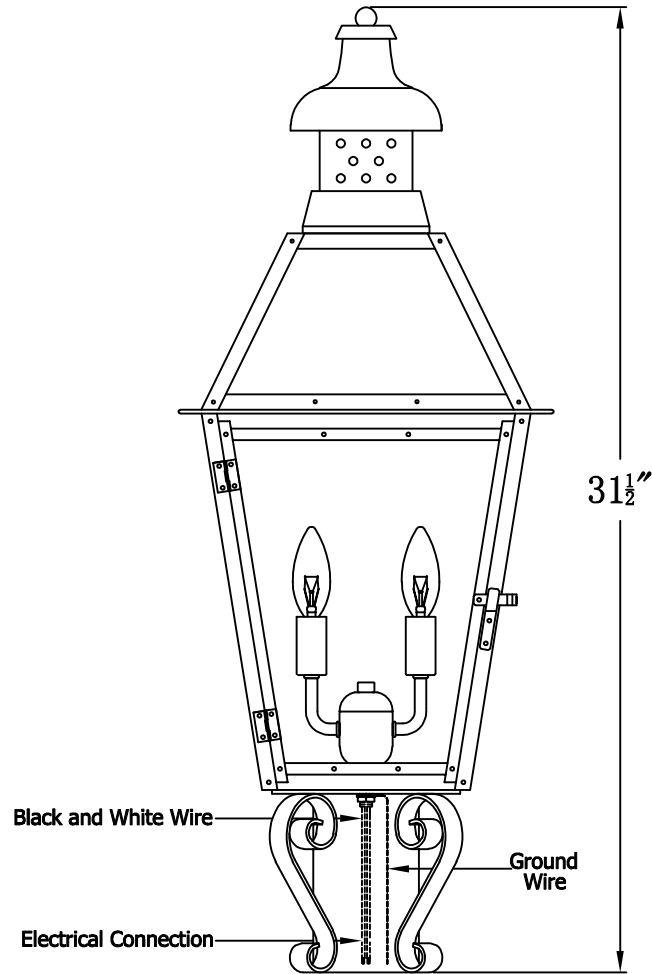

**PEBBLE HILL 22 Electric With Grand Post Fitter  
(PH-22E GPF2)**

<b>The CopperSmith</b>		
Product Description	Drawing Description	<u>9152 Hard Drive</u>
Sockets:2-E12 Candelabra	REV:A/0	<u>Foley Alabama 36536</u>
Watts:2-60W	Date:08/20/2021	SKU Number:PH-22E
	Drawing by:Jason Huang	Product Name:Pebble Hill 22 Electric