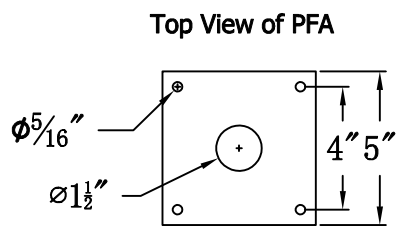

BELMONT 30 Electric With Grand Post Fitter And Pier Mount Adapter (BM-30E GPF1/PFA)

The CopperSmith		
Product Description	Drawing Description	<u>9152 Hard Drive</u>
Sockets:2-E12 Candelabra	REV:A/0	<u>Foley Alabama 36536</u>
Watts:2-60W	Date:12/25/2021	SKU Number:BM-30E
	Drawing by:Jason Huang	Product Name:Belmont 30 Electric