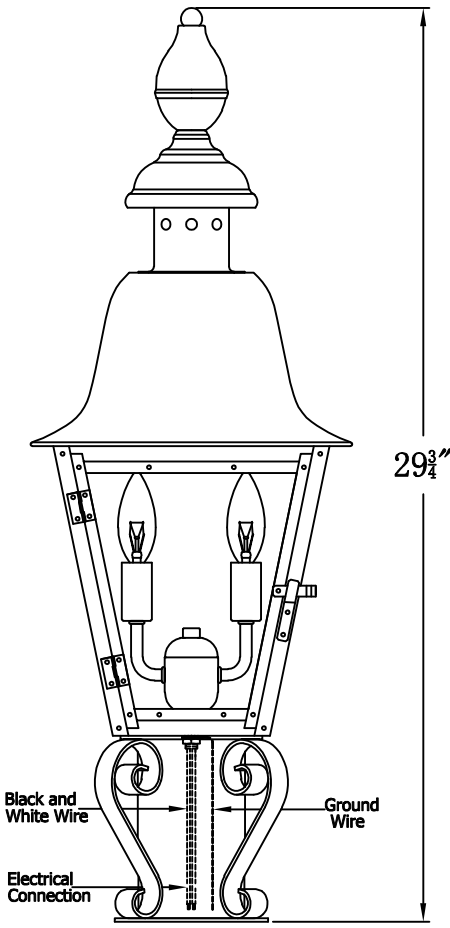

BELMONT 30 Electric With Grand Post Fitter And Pier Mount Adapter (BM-30E GPF1/PFA)

The CopperSmith		
Product Description	Drawing Description	<u>9152 Hard Drive</u>
Sockets:2-E12 Candelabra	REV:A/0	<u>Foley Alabama 36536</u>
Watts:2-60W	Date:12/25/2021	SKU Number:BM-30E
	Drawing by:Jason Huang	Product Name:Belmont 30 Electric