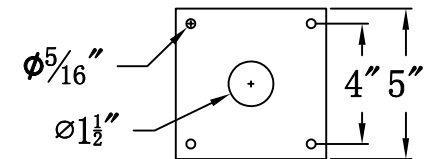

**BELMONT 35 Electric With Grand Post Fitter
And Pier Mount Adapter (BM-35E GPF2/PFA)**

Top View of PFA

The CopperSmith

The CopperSmith		
Product Description	Drawing Description	9152 Hard Drive
Sockets:2-E12 Candelabra	REV:A/0	Foley Alabama 36536
Watts:2-60W	Date:12/28/2021	SKU Number:BM-35E
	Drawing by:Jason Huang	Product Name:Belmont 35 Electric