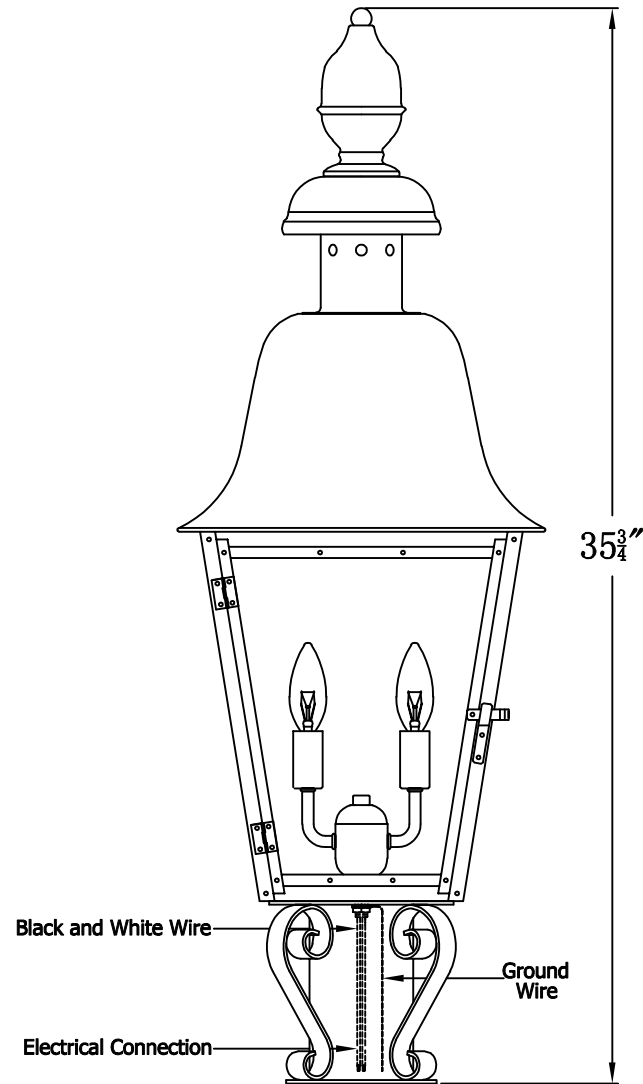

**BELMONT 35 Electric With Grand Post Fitter
And Pier Mount Adapter (BM-35E GPF2/PFA)**

Top View of PFA

The CopperSmith

The CopperSmith		
Product Description	Drawing Description	9152 Hard Drive
Sockets:2-E12 Candelabra	REV:A/0	Foley Alabama 36536
Watts:2-60W	Date:12/28/2021	SKU Number:BM-35E
	Drawing by:Jason Huang	Product Name:Belmont 35 Electric