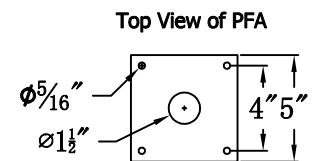

BELMONT 40 Electric With Grand Post Fitter And Pier Mount Adapter (BM-40E GPF2/PFA)

The CopperSmith

		<u>9152 Hard Drive</u>
Product Description	Drawing Description	<u>Foley Alabama 36536</u>
Sockets:3-E12 Candelabra	REV:A/0	
Watts:3-60W	Date:12/30/2021	SKU Number:BM-40E
	Drawing by:Jason Huang	Product Name:Belmont 40 Electric