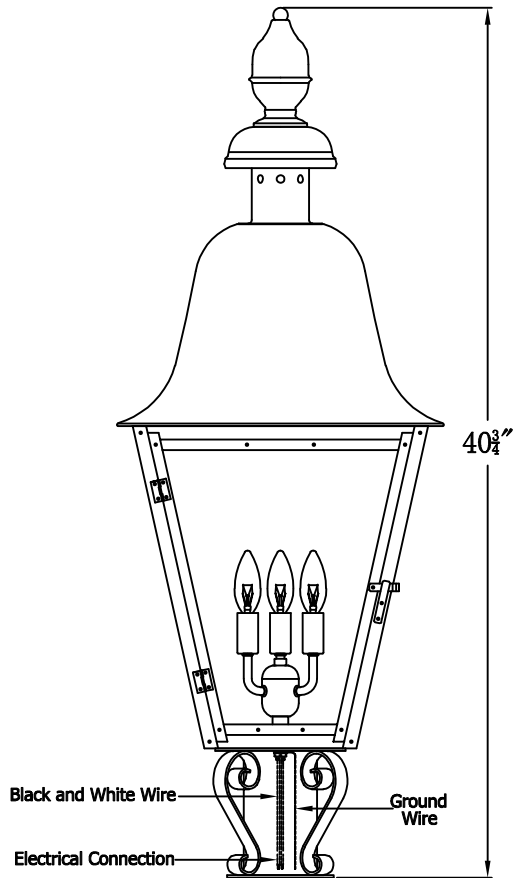

BELMONT 40 Electric With Grand Post Fitter And Pier Mount Adapter (BM-40E GPF2/PFA)

The CopperSmith

		<u>9152 Hard Drive</u>
Product Description	Drawing Description	<u>Foley Alabama 36536</u>
Sockets:3-E12 Candelabra	REV:A/0	
Watts:3-60W	Date:12/30/2021	SKU Number:BM-40E
	Drawing by:Jason Huang	Product Name:Belmont 40 Electric