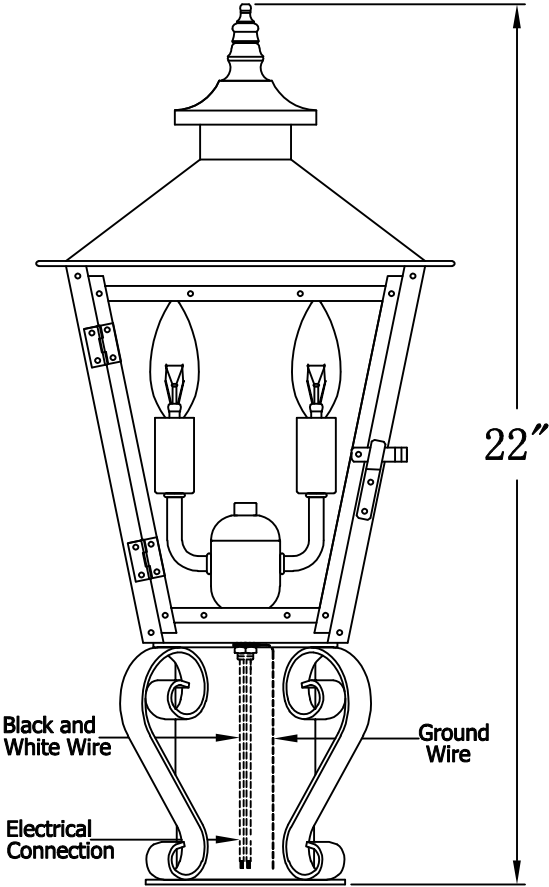

**CONCEPTION STREET 41 Electric With Grand Post Fitter  
And Pier Mount Adapter (CS-41E GPF1/PFA)**

**Top View of PFA**

<b>The CopperSmith</b>		
Product Description	Drawing Description	9152 Hard Drive
Sockets:2-E12 Candelabra	REV:A/0	Foley Alabama 36536
Watts:2-60W	Date:07/27/2021	SKU Number:CS-41E
	Drawing by:Jason Huang	Product Name:Conception Street 41 Electric