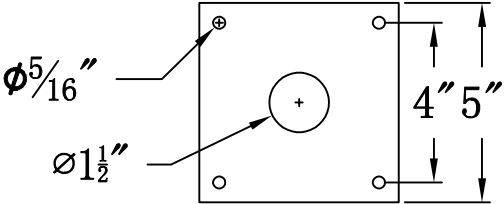

**CONCEPTION STREET 41 Electric With Grand Post Fitter  
And Pier Mount Adapter (CS-41E GPF1/PFA)**

**Top View of PFA**

<b>The CopperSmith</b>		
Product Description	Drawing Description	9152 Hard Drive
Sockets:2-E12 Candelabra	REV:A/0	Foley Alabama 36536
Watts:2-60W	Date:07/27/2021	SKU Number:CS-41E
	Drawing by:Jason Huang	Product Name:Conception Street 41 Electric