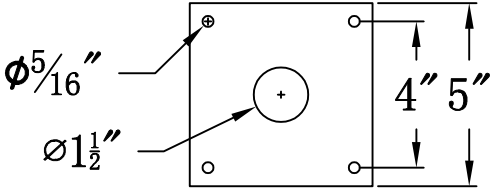

**PEBBLE HILL 20 Electric With Grand Post Fitter
And Pier Mount Adapter (PH-20E GPF2/PFA)**

Top View of PFA

The CopperSmith

Product Description	Drawing Description	<u>9152 Hard Drive</u>
Sockets:2-E12 Candelabra	REV:A/0	<u>Foley Alabama 36536</u>
Watts:2-60W	Date:08/17/2021	SKU Number:PH-20E
	Drawing by:Jason Huang	Product Name:Pebble Hill 20 Electric