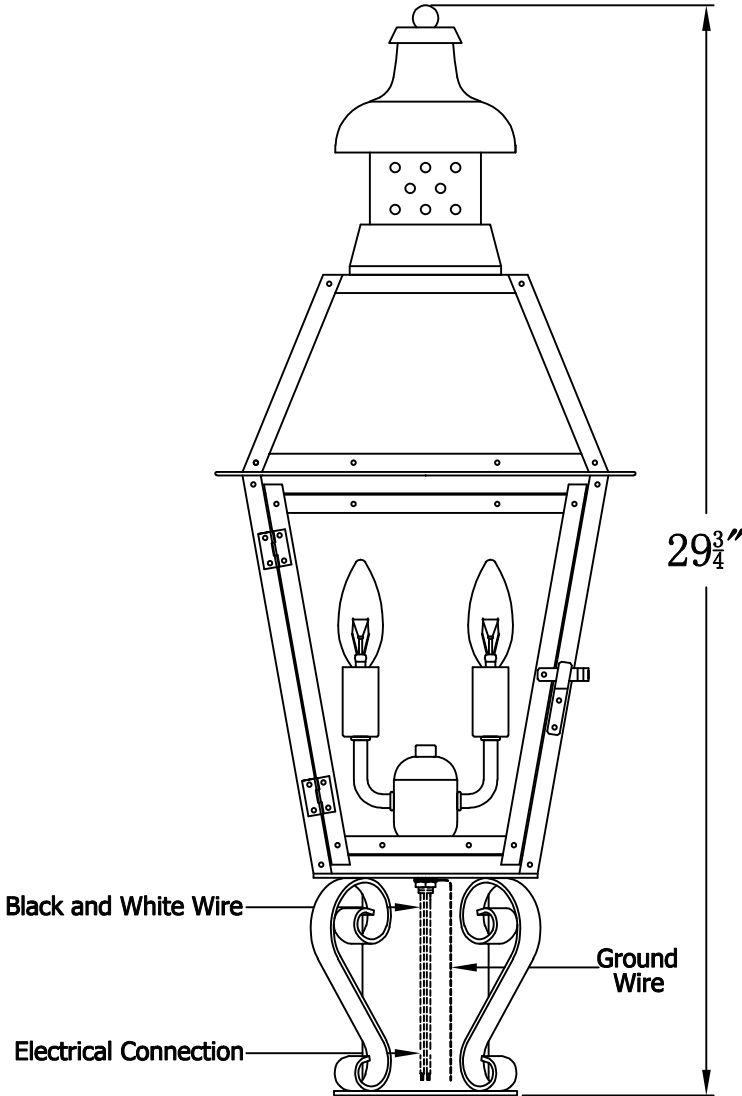

**PEBBLE HILL 20 Electric With Grand Post Fitter
And Pier Mount Adapter (PH-20E GPF2/PFA)**

Top View of PFA

The CopperSmith

Product Description	Drawing Description	<u>9152 Hard Drive</u>
Sockets:2-E12 Candelabra	REV:A/0	<u>Foley Alabama 36536</u>
Watts:2-60W	Date:08/17/2021	SKU Number:PH-20E
	Drawing by:Jason Huang	Product Name:Pebble Hill 20 Electric