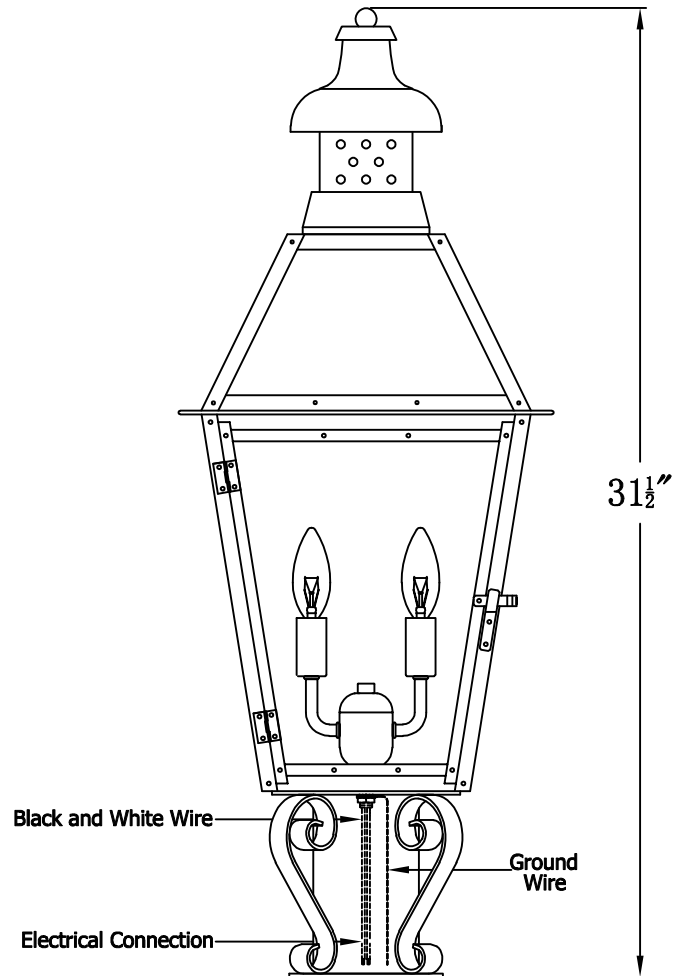

PEBBLE HILL 22 Electric With Grand Post Fitter
And Pier Mount Adapter (PH-22E GPF2/PFA)

Top View of PFA

The CopperSmith

Product Description	Drawing Description	9152 Hard Drive
Sockets:2-E12 Candelabra	REV:A/0	Foley Alabama 36536
Watts:2-60W	Date:08/20/2021	SKU Number:PH-22E
	Drawing by:Jason Huang	Product Name:Pebble Hill 22 Electric