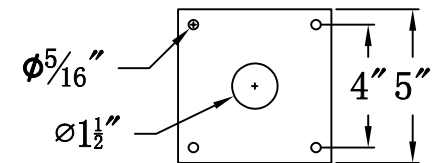

PEBBLE HILL 22 Electric With Grand Post Fitter
And Pier Mount Adapter (PH-22E GPF2/PFA)

Top View of PFA

The CopperSmith

Product Description	Drawing Description	9152 Hard Drive
Sockets:2-E12 Candelabra	REV:A/0	Foley Alabama 36536
Watts:2-60W	Date:08/20/2021	SKU Number:PH-22E
	Drawing by:Jason Huang	Product Name:Pebble Hill 22 Electric