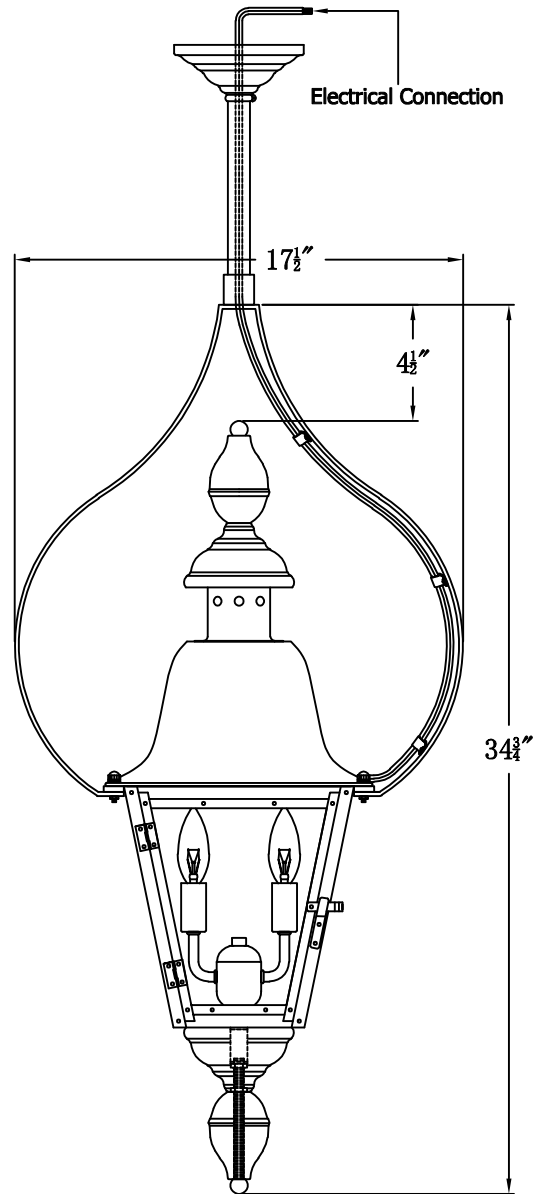

# BELMONT 30 Electric With Pendant Yoke (BM-30E PY2)

## The CopperSmith

|                          |                        |                                  |
|--------------------------|------------------------|----------------------------------|
| <b>The CopperSmith</b>   |                        |                                  |
| Product Description      | Drawing Description    | 9152 Hard Drive                  |
| Sockets:2-E12 Candelabra | REV:A/0                | Foley Alabama 36536              |
| Watts:2-60W              | Date:12/25/2021        | SKU Number:BM-30E                |
|                          | Drawing by:Jason Huang | Product Name:Belmont 30 Electric |