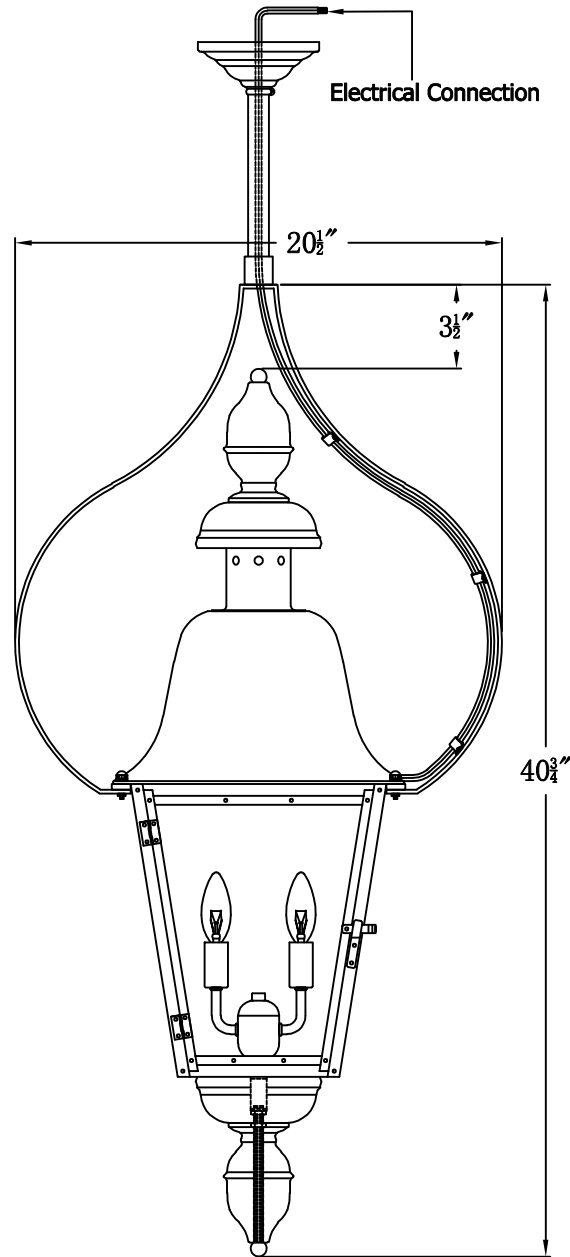

# BELMONT 35 Electric With Pendant Yoke (BM-35E PY1)

## The CopperSmith

		9152 Hard Drive
Product Description	Drawing Description	Foley Alabama 36536
Sockets:2-E12 Candelabra	REV:A/0	
Watts:2-60W	Date:12/29/2021	SKU Number:BM-35E
	Drawing by:Jason Huang	Product Name:Belmont 35 Electric