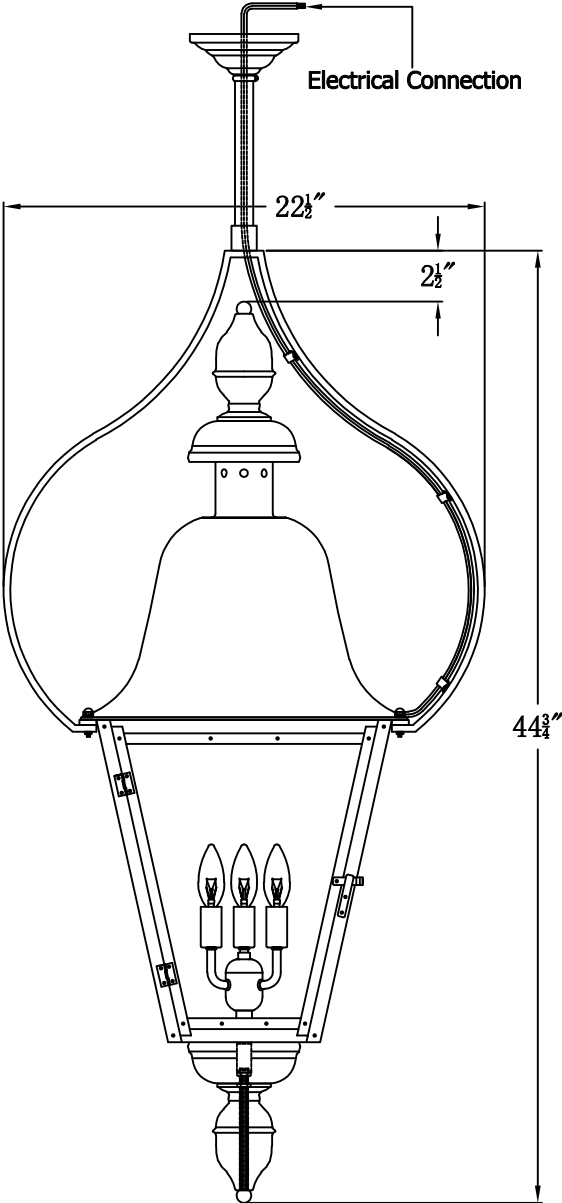

BELMONT 40 Electric With Pendent Yoke (BM-40E PY3)

The CopperSmith		
Product Description	Drawing Description	9152 Hard Drive
Sockets:3-E12 Candelabra	REV:A/0	Foley Alabama 36536
Watts:3-60W	Date:12/31/2021	SKU Number:BM-40E
	Drawing by:Jason Huang	Product Name:Belmont 40 Electric