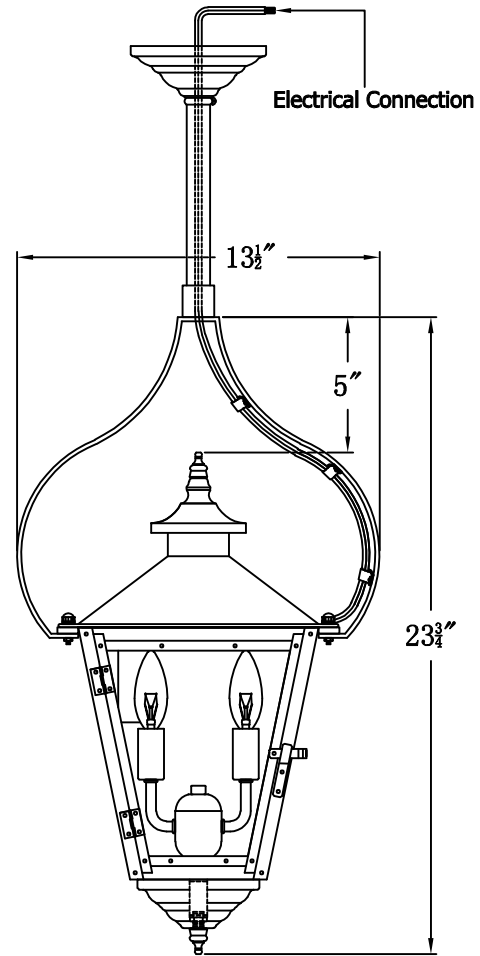

CONCEPTION STREET 41 Electric With Pendent Yoke
(CS-41E PY12)

The CopperSmith

Product Description	Drawing Description	<u>9152 Hard Drive</u> Foley Alabama 36536
Sockets:2-E12 Candelabra	REV:A/0	
Watts:2-60W	Date:07/27/2021	SKU Number:CS-41E
	Drawing by:Jason Huang	Product Name:Conception Street 41 Electric