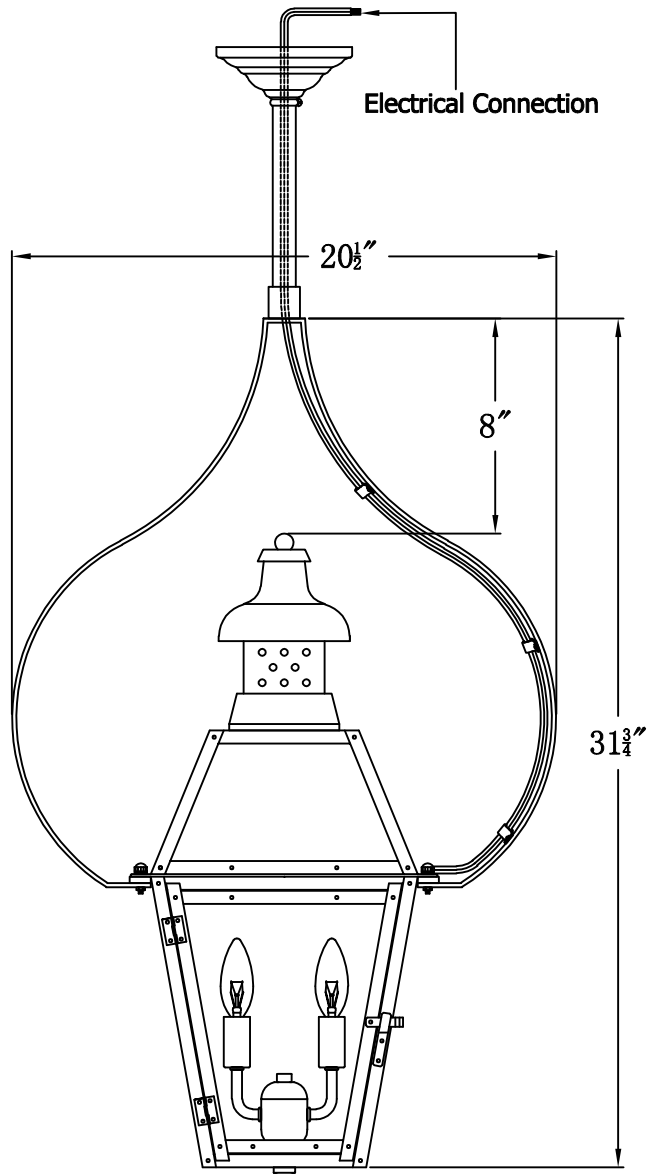

PEBBLE HILL 20 Electric With Pendant Yoke (PH-20E PY1)

The CopperSmith

Product Description	Drawing Description	<u>9152 Hard Drive</u> Foley Alabama 36536
Sockets:2-E12 Candelabra	REV:A/0	
Watts:2-60W	Date:08/17/2021	SKU Number:PH-20E
	Drawing by:Jason Huang	Product Name:Pebble Hill 20 Electric