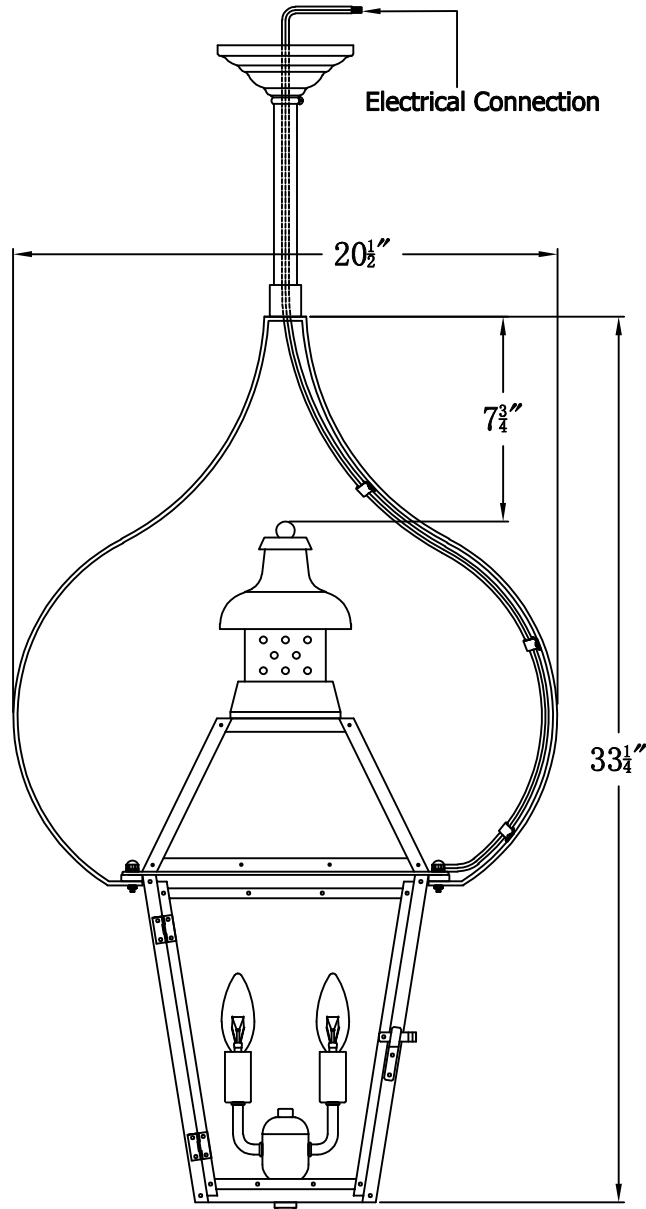

PEBBLE HILL 22 Electric With Pendent Yoke  
(PH-22E PY1)

The CopperSmith

Product Description	Drawing Description	9152 Hard Drive Foley Alabama 36536
Sockets:2-E12 Candelabra	REV:A/0	
Watts:2-60W	Date:08/20/2021	SKU Number:PH-22E
	Drawing by:Jason Huang	Product Name:Pebble Hill 22 Electric