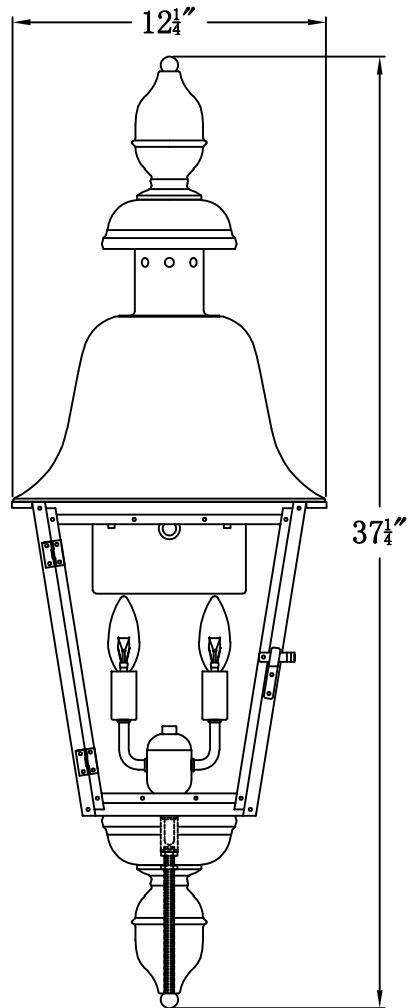

BELMONT 35 Electric (BM-35E) Standard Wall Mount

The CopperSmith

Product Description	Drawing Description	9152 Hard Drive
Sockets:2-E12 Candelabra	REV:A/0	Foley Alabama 36536
Watts:2-60W	Date:12/28/2021	SKU Number:BM-35E
	Drawing by:Jason Huang	Product Name:Belmont 35 Electric