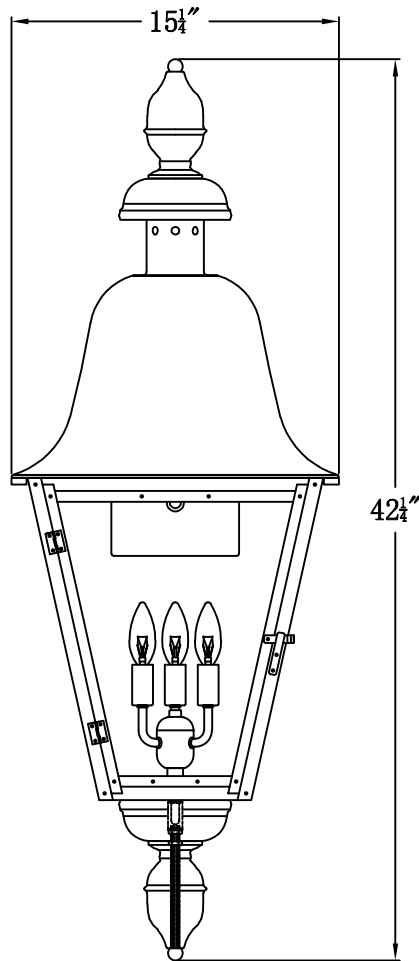

BELMONT 40 Electric (BM-40E) Standard Wall Mount

The CopperSmith

Product Description	Drawing Description	9152 Hard Drive
Sockets:3-E12 Candelabra	REV:A/0	Foley Alabama 36536
Watts:3-60W	Date:12/30/2021	SKU Number:BM-40E
	Drawing by:Jason Huang	Product Name:Belmont 40 Electric