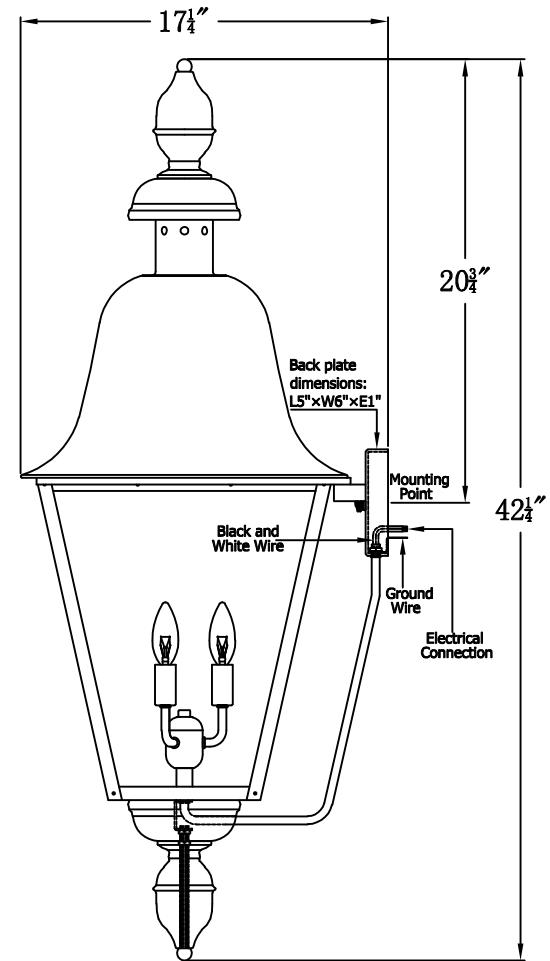

BELMONT 40 Electric (BM-40E) Standard Wall Mount

The CopperSmith

Product Description	Drawing Description	9152 Hard Drive
Sockets:3-E12 Candelabra	REV:A/0	Foley Alabama 36536
Watts:3-60W	Date:12/30/2021	SKU Number:BM-40E
	Drawing by:Jason Huang	Product Name:Belmont 40 Electric